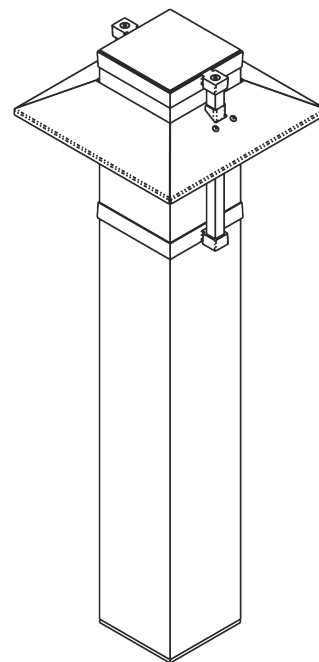

Dimensions			
Cat#	A	B	
JNS-B-SH1	42"	13" 3/8	6" Sq.

Cat #	Input Power	Lumen Output	LPW	Color Temp. (CCT)	CRI	Rated Life (L70)	Input Voltage	HID Equivalent
JNS-B-15CLED	20W	2,754	183	5000K	70+	>200,000	120-270V	50/60HZ
JNS-B-20CLED	25W	3,650	182	5000K	70+	>200,000	120-277V	50/60HZ
JNS-B-30CLED	35W	5,509	183	5000K	70+	>200,000	120-277V	50/60HZ
JNS-B-50CLED	55W	7,761	155	500K	70+	>200,00	120-277V	50/60HZ

Proudly Manufactured and Assembled in the USA