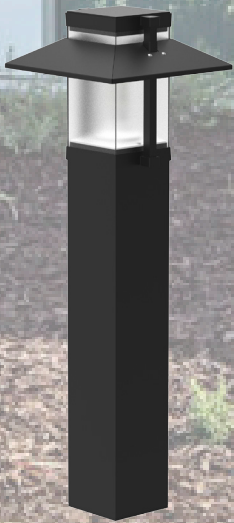

**JANUS Bollard**  
Architectural LED Lighting  
DESIGN-FUNCTION-QUALITY

*Crystal Lighting Corp.*

**JANUS** Bollard Architectural LED Lighting, Perfect for Lighting any Walkway Environment. This fixture has a wide light distribution.

**Construction:**

- Corrosion Resistant Aluminum Housing
- 3 Mil Powder Coat Finish.
- Frosted Acrylic Lens (Standard)
- Silicone Gasket to provide Weather-Tight Protection (IP65).

**Optic Distribution.**

TYPE 5 (T5)

Example: JNS-I-SH1-20CLEd-T2-40K-MV-BRZ-3S-OCC

Cat #	Shade	Wattage	Light Dist.	Color Temp.	Voltage	Color	Options
* Shade 1 only *JANUS Bollard (JNS-B)	Shade 1 (SH1)	15W (15CLEd) 20W (20CLEd) 30W (30CLEd) 50W (50CLEd)	Type 5 (T5)	3000K (30K) 4000K (40K) 5000K (50K)	120-277V (MV) 480V (HV)	Black (BLK) White (WH) Bronze (BRZ) Silver (SIL) Graphite (GPH) Marine Grade (MG)	*Micro Wave Sensor (MWS) *Motion Sensor  Button Photo Cell (PC) Wireless controls (WC) Opal Acrylic Lens (OAL)