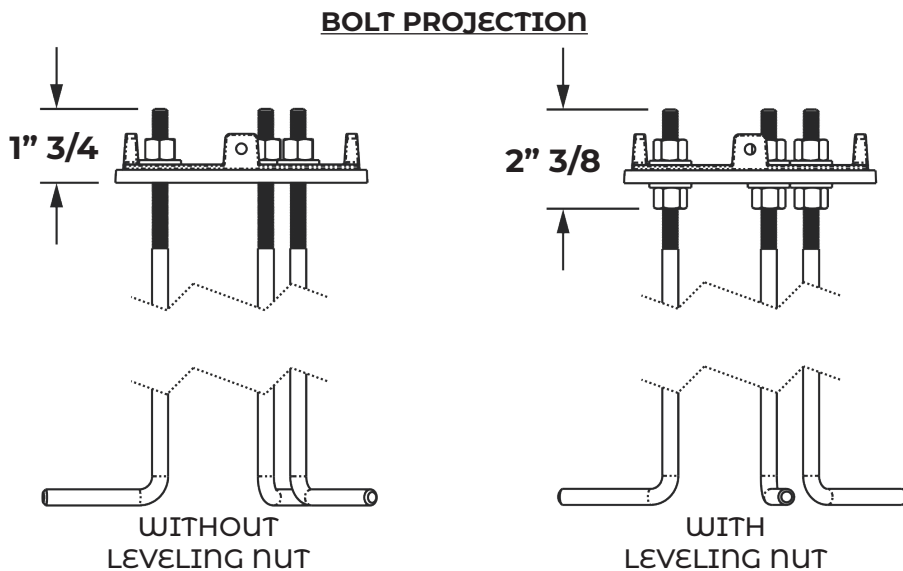

Dimensions			
Cat#	A	B	
JNS-B-SH1	42"	13" 3/8	6" Sq.