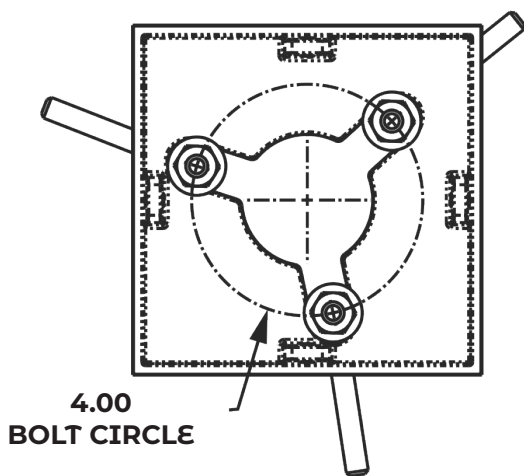

Dimensions			
Cat#	A	B	
JNS-B-SH1	42"	13" 3/8	6" Sq.