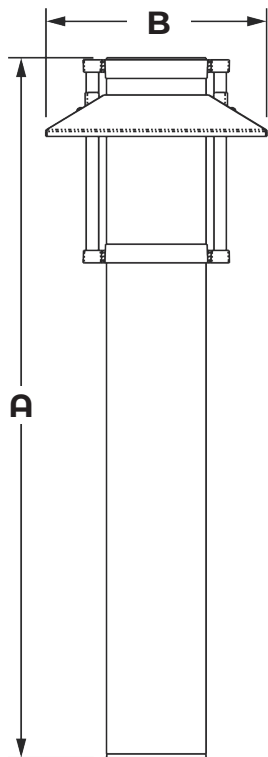

Dimensions			
Cat#	A	B	
JNS-B-SH1	42"	13" 3/8	6" Sq.

Cat #	Input Power	Lumen Output	LPW	Color Temp. (CCT)	CRI	Rated Life (L70)	Input Voltage	HID Equivalent
JNS-B-15CLED	20W	2,754	183	5000K	70+	>200,000	120-270V	50/60HZ
JNS-B-20CLED	25W	3,650	182	5000K	70+	>200,000	120-277V	50/60HZ
JNS-B-30CLED	35W	5,509	183	5000K	70+	>200,000	120-277V	50/60HZ
JNS-B-50CLED	55W	7,761	155	500K	70+	>200,00	120-277V	50/60HZ

Proudly Manufactured and Assembled in the USA