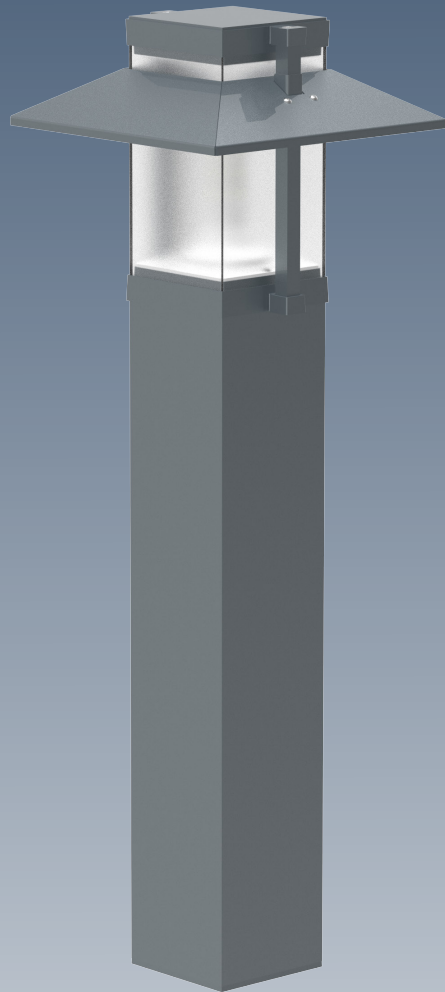

Crystal Lighting
13182 Flores ST.
Santa Fe Springs , CA. 90670
Ph: 562-944-0223
www.crystallighting.us

Proudly manufactured and assembled in the USA