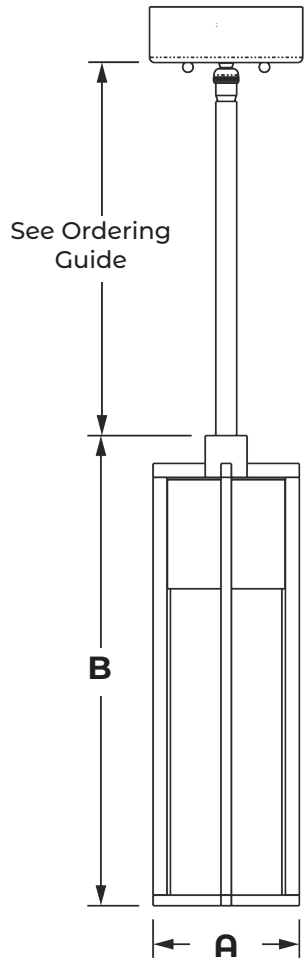

CONSTRUCTION

- Housing is Aluminum
- Frosted Acrylic Lens (Standard)
- 3Mil Powder Coating. Multiple Finishes to choose (See Ordering Guide)

Example: CL-164-40D-FL-10CLELED-30K-MV-BLK-P12

Cat #	Dia.	Lens	Wattage	Color Temp.	CRI	Voltage	Finish	Mounting	Options		
CL-164	4" OD (4OD)	Flat Acrylic Lens (FL)	5W (5CLELED)	3000K (30K)	80CRI (80CRI)	120-277V (MV)	Matte Black (MBLK) Glossy Black (GBLK) Texture Black (TBLK) Texture White (TWHT) Silver (SLR) Bronze (BRZ) Graphite (GPH) Copper Vein (CPV) Silver Vein(SLV) Oil Rubbeb Bronze (ORB)	Pendant Mount 1FT (PM1) 2FT (PM2) 3FT (PM3) 4FT (PM4)	Opal Acrylic Lens (OAL)		
	6" OD (6OD)		10W (10CLELED)	4000K (40K)	90CRI (90CRI)						
	8" OD (8OD)	Cylinder Acrylic Lens (CAL)	15W (15CLELED)	5000K (50K)							
			20W (20CLELED)								
				30W (30CLELED)							
				35W (35CLELED)							
				40W (40CLELED)							

Options

Cylinder Lens

Flat Lens

Cat#	A	B
CL-164	4"	12"
CL-164	6"	14"
CL-164	8"	18"

Cat #	Input Power	Lumen Output	LPW	Color Temp. (CCT)	CRI	Rated Life (L70)	Input Voltage
CL-164-4OD-5CLED	10W	918	183	3000K	80+	>200,000	120-277V
CL-164-4OD-10CLED	15W	1,914	191	3000K	80+	>200,000	120-277V
CL-164-6OD-15CLED	20W	2754	183	3000K	80+	>200,000	120-277V
CL-164-6OD-20CLED	25W	2,935	146	3000K	80+	>200,000	120-277V
CL-164-8OD-30CLED	35W	4842	161	3000K	80+	>200,000	120-277V
CL-164-8OD-35CLED	40W	5320	152	3000K	80+	>200,000	120-277V
CL-164-8OD40CLED	45W	6252	156	3000K	80+	>200,000	120-277V