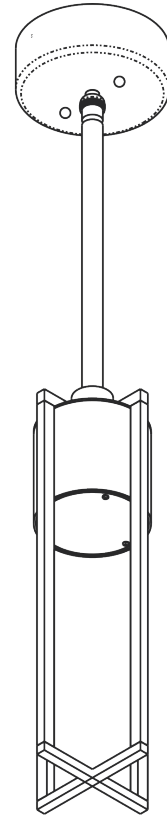

The decorative, sophisticated design of the CL-164 enhance the appearance of any location. It is available in 3 different sizes and multiple finishes. CL-164 is commonly installed in Interior Facilities such as: Hallways/Corridors, Offices, and Interior Residential Locations.

CONSTRUCTION

- Housing is Aluminum
- Frosted Acrylic Lens (Standard)
- 3Mil Powder Coating. Multiple Finishes to choose (See Ordering Guide)

Example: CL-164-40D-FL-10CLELED-30K-MV-BLK-P12

Cat #	Dia.	Lens	Wattage	Color Temp.	CRI	Voltage	Finish	Mounting	Options		
CL-164	4" OD (4OD)	Flat Acrylic Lens (FL)	5W (5CLELED)	3000K (30K)	80CRI (80CRI)	120-277V (MV)	Matte Black (MBLK) Glossy Black (GBLK) Texture Black (TBLK) Texture White (TWHT) Silver (SLR) Bronze (BRZ) Graphite (GPH) Copper Vein (CPV) Silver Vein(SLV) Oil Rubbeb Bronze (ORB)	Pendant Mount 1FT (PM1) 2FT (PM2) 3FT (PM3) 4FT (PM4)	Opal Acrylic Lens (OAL)		
	6" OD (6OD)		10W (10CLELED)	4000K (40K)	90CRI (90CRI)						
	8" OD (8OD)	Cylinder Acrylic Lens (CAL)	15W (15CLELED)	5000K (50K)							
			20W (20CLELED)								
				30W (30CLELED)							
				35W (35CLELED)							
				40W (40CLELED)							

Options

Cylinder Lens

Flat Lens

Cat#	A	B
CL-164	4"	12"
CL-164	6"	14"
CL-164	8"	18"

Cat #	Input Power	Lumen Output	LPW	Color Temp. (CCT)	CRI	Rated Life (L70)	Input Voltage
CL-164-4OD-5CLED	10W	918	183	3000K	80+	>200,000	120-277V
CL-164-4OD-10CLED	15W	1,914	191	3000K	80+	>200,000	120-277V
CL-164-6OD-15CLED	20W	2754	183	3000K	80+	>200,000	120-277V
CL-164-6OD-20CLED	25W	2,935	146	3000K	80+	>200,000	120-277V
CL-164-8OD-30CLED	35W	4842	161	3000K	80+	>200,000	120-277V
CL-164-8OD-35CLED	40W	5320	152	3000K	80+	>200,000	120-277V
CL-164-8OD40CLED	45W	6252	156	3000K	80+	>200,000	120-277V