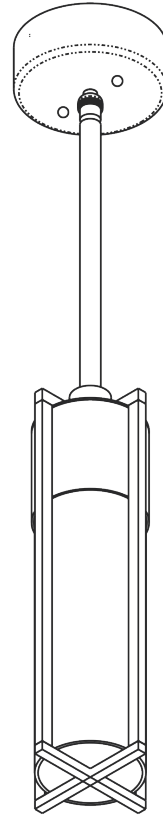

The decorative, sophisticated design of the CL-164 enhance the appearance of any location. It is available in 3 different sizes and multiple finishes. CL-164 is commonly installed in Interior Facilities such as: Hallways/Corridors, Offices, and Interior Residential Locations.

CONSTRUCTION

- Housing is Aluminum
- Frosted Acrylic Lens (Standard)
- 3Mil Powder Coating. Multiple Finishes to choose (See Ordering Guide)

Example: CL-164-40D-FL-10CLELED-30K-MV-BLK-P12

Cat #	Dia.	Lens	Wattage	Color Temp.	CRI	Voltage	Finish	Mounting	Options		
CL-164	4" OD (4OD)	Flat Acrylic Lens (FL)	5W (5CLELED)	3000K (30K)	80CRI (80CRI)	120-277V (MV)	Matte Black (MBLK) Glossy Black (GBLK) Texture Black (TBLK) Texture White (TWHT) Silver (SLR) Bronze (BRZ) Graphite (GPH) Copper Vein (CPV) Silver Vein(SLV) Oil Rubbeb Bronze (ORB)	Pendant Mount 1FT (PM1) 2FT (PM2) 3FT (PM3) 4FT (PM4)	Opal Acrylic Lens (OAL)		
	6" OD (6OD)		10W (10CLELED)	4000K (40K)	90CRI (90CRI)						
	8" OD (8OD)	Cylinder Acrylic Lens (CAL)	15W (15CLELED)	5000K (50K)							
			20W (20CLELED)								
				30W (30CLELED)							
				35W (35CLELED)							
				40W (40CLELED)							

Options

Cylinder Lens

Flat Lens

Cat#	A	B
CL-164	4"	12"
CL-164	6"	14"
CL-164	8"	18"

Cat #	Input Power	Lumen Output	LPW	Color Temp. (CCT)	CRI	Rated Life (L70)	Input Voltage
CL-164-4OD-5CLED	10W	918	183	3000K	80+	>200,000	120-277V
CL-164-4OD-10CLED	15W	1,914	191	3000K	80+	>200,000	120-277V
CL-164-6OD-15CLED	20W	2754	183	3000K	80+	>200,000	120-277V
CL-164-6OD-20CLED	25W	2,935	146	3000K	80+	>200,000	120-277V
CL-164-8OD-30CLED	35W	4842	161	3000K	80+	>200,000	120-277V
CL-164-8OD-35CLED	40W	5320	152	3000K	80+	>200,000	120-277V
CL-164-8OD40CLED	45W	6252	156	3000K	80+	>200,000	120-277V