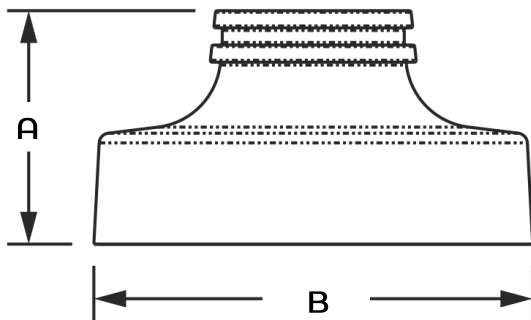

DB03

Decorative Bases

DB03, 2 Piece Decorative Cast Aluminum (Clamshell). For Base plate 9" SQ.

Category: Pathway, Residential or Commercial projects.

Dimension: 8" 1/2" Tall x 16" O.D

Powder Coat Finish: 3 mils Powder Coat finish.

Poles Diameter:

4" OR 5" O.D RSS (Round Straight Steel) 11 or 7 Gauge or RSA (Round Straight Aluminum) .125 or .187 Aluminum

Dimensions		
CAT#	A	B
DB03	8"1/2"	16"

Example: (DB03-4-BZ)

CAT #	POLE O.D	COLOR
Decorative Bases 03 (DB03)	4" O.D (4")	BRONZE (BRZ)
		GRAY (GRY)
	5" O.D (5")	BLACK (BK)
		WHITE (WH)
		CUSTOM (CST)

DB04

DB04, Decorative Cast Base. (1 pcs)

Category: Pathway, Residential or Commercial projects.

Dimension: 21" tall x 16" OD wide.

Powder Coat Finish: 3 mils Powder Coat finish.

Poles Diameter:

4" O.D RSS (Round Straight Steel) 11 or 7 Gauge or RSA (Round Straight Aluminum) .125 or .187 Aluminum

Dimensions		
CAT#	A	B
DB04	21"	16"

Example: (DB04-4-BZ)

CAT #	POLE O.D	COLOR
Decorative Bases 04 (DB04)	4" O.D (4")	BRONZE (BRZ)
		GRAY (GRY)
		BLACK (BK)
		WHITE (WH)
		CUSTOM (CST)