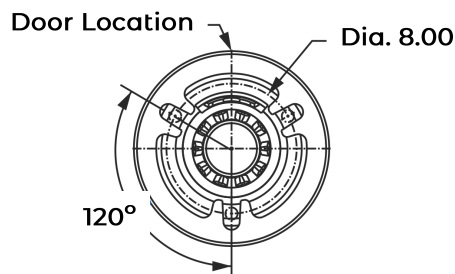

DB03

Decorative Bases

DB03, 2 Piece Decorative Cast Aluminum (Clamshell). For Base plate 9" SQ.

Category: Pathway, Residential or Commercial projects.

Dimension: 8" 1/2" Tall x 16" O.D

Powder Coat Finish: 3 mils Powder Coat finish.

Poles Diameter:

4" OR 5" O.D RSS (Round Straight Steel) 11 or 7 Gauge or RSA (Round Straight Aluminum) .125 or .187 Aluminum

Dimensions		
CAT#	A	B
DB03	8"1/2"	16"

Example: (DB03-4-BZ)

CAT #	POLE O.D	COLOR
Decorative Bases 03 (DB03)	4" O.D (4")	BRONZE (BRZ)
		GRAY (GRY)
	5" O.D (5")	BLACK (BK)
		WHITE (WH)
		CUSTOM (CST)

DB04

DB04, Decorative Cast Base. (1 pcs)

Category: Pathway, Residential or Commercial projects.

Dimension: 21" tall x 16" OD wide.

Powder Coat Finish: 3 mils Powder Coat finish.

Poles Diameter:

4" O.D RSS (Round Straight Steel) 11 or 7 Gauge or RSA (Round Straight Aluminum) .125 or .187 Aluminum

Dimensions		
CAT#	A	B
DB04	21"	16"

Example: (DB04-4-BZ)

CAT #	POLE O.D	COLOR
Decorative Bases 04 (DB04)	4" O.D (4")	BRONZE (BRZ)
		GRAY (GRY)
		BLACK (BK)
		WHITE (WH)
		CUSTOM (CST)