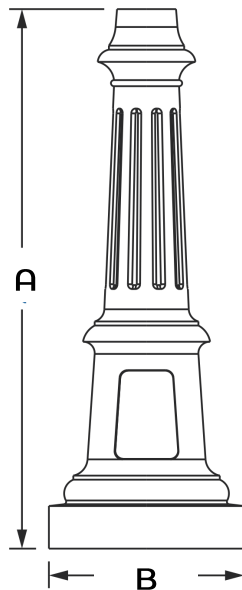

DB03

Decorative Bases

DB03, 2 Piece Decorative Cast Aluminum (Clamshell). For Base plate 9" SQ.

Category: Pathway, Residential or Commercial projects.

Dimension: 8" 1/2" Tall x 16" O.D

Powder Coat Finish: 3 mils Powder Coat finish.

Poles Diameter:

4" OR 5" O.D RSS (Round Straight Steel) 11 or 7 Gauge or RSA (Round Straight Aluminum) .125 or .187 Aluminum

Dimensions		
CAT#	A	B
DB03	8"1/2"	16"

Example: (DB03-4-BZ)

CAT #	POLE O.D	COLOR
Decorative Bases 03 (DB03)	4" O.D (4")	BRONZE (BRZ)
		GRAY (GRY)
	5" O.D (5")	BLACK (BK)
		WHITE (WH)
		CUSTOM (CST)

DB04

DB04, Decorative Cast Base. (1 pcs)

Category: Pathway, Residential or Commercial projects.

Dimension: 21" tall x 16" OD wide.

Powder Coat Finish: 3 mils Powder Coat finish.

Poles Diameter:

4" O.D RSS (Round Straight Steel) 11 or 7 Gauge or RSA (Round Straight Aluminum) .125 or .187 Aluminum

Dimensions		
CAT#	A	B
DB04	21"	16"

Example: (DB04-4-BZ)

CAT #	POLE O.D	COLOR
Decorative Bases 04 (DB04)	4" O.D (4")	BRONZE (BRZ)
		GRAY (GRY)
		BLACK (BK)
		WHITE (WH)
		CUSTOM (CST)