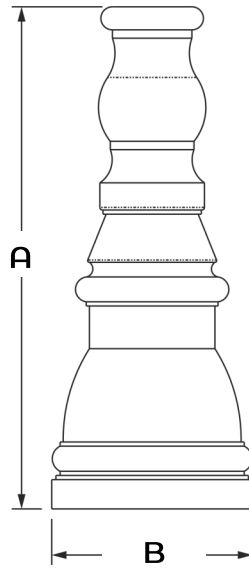

DB08

Decorative Bases

DB08 2 Piece Decorative Cast Aluminum (Clamshell). For 9Sq. Base Plate.

Category: Pathway, Residential or Commercial projects.

Dimension: 32" tall x 15" 1/2 Wide.

Powder Coat Finish: 3 mils Powder Coat finish.

Poles Diameter:

4" OR 5" O.D RSS (Round Straight Steel) 11 or 7 Gauge or RSA (Round Straight Aluminum) .125 or .187 Aluminum

Dimensions		
CAT#	A	B
DB08	32"	15" 1/2

Example: (DB08-4-BRZ)

CAT #	POLE O.D	COLOR
Decorative Bases 08 (DB08)	4" O.D (4")	BRONZE (BRZ)
		GRAY (GRY)
	5" O.D (5")	BLACK (BK)
		WHITE (WH)
		CUSTOM (CST)

DB09

DB09, 2 Piece Decorative Cast Aluminum (Clamshell). For 9" Sq. Base Plate.

Category: Pathway, Residential or Commercial projects.

Dimension: 18" 1/2" tall x 16" 7/8 Wide

Powder Coat Finish: 3 mils Powder Coat finish.

Poles Diameter:

4" OR 5" O.D RSS (Round Straight Steel) 11 or 7 Gauge or RSA (Round Straight Aluminum) .125 or .187 Aluminum

Dimensions		
CAT#	A	B
DB09	18" 1/2	16" 7/8

Example: (DB09-4-BRZ)

CAT #	POLE O.D	COLOR
Decorative Bases 09 (DB09)	4" O.D (4")	BRONZE (BRZ)
		GRAY (GRY)
	5" O.D (5")	BLACK (BK)
		WHITE (WH)
		CUSTOM (CST)