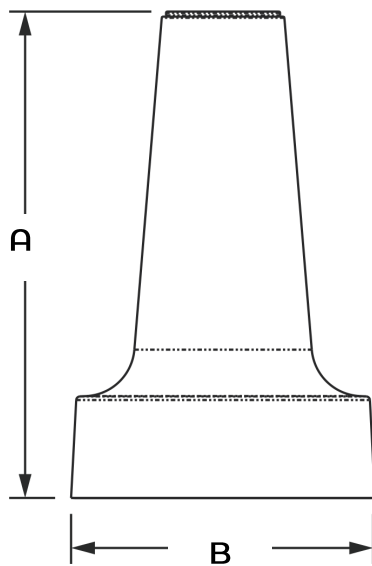

DB02, 2 Piece Decorative Cast Aluminum (Clamshell). For Base plate 9" SQ.

Category: Pathway, Residential or Commercial projects.

Dimension: 24" tall x 15" OD wide.

Powder Coat Finish: 3 mils Powder Coat finish.

Poles Diameter:

4" OR 5" O.D RSS (Round Straight Steel) 11 or 7 Gauge or RSA (Round Straight Aluminum) .125 or .187 Aluminum

Dimensions		
CAT#	A	B
DB02	24"	15"