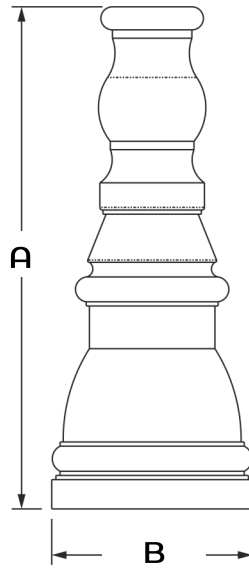

DB08

Decorative Bases

DB08 2 Piece Decorative Cast Aluminum (Clamshell). For 9Sq. Base Plate.

Category: Pathway, Residential or Commercial projects.

Dimension: 32" tall x 15" 1/2 Wide.

Powder Coat Finish: 3 mils Powder Coat finish.

Poles Diameter:

4" OR 5" O.D RSS (Round Straight Steel) 11 or 7 Gauge or RSA (Round Straight Aluminum) .125 or .187 Aluminum

Dimensions		
CAT#	A	B
DB08	32"	15" 1/2

Example: (DB08-4-BRZ)

CAT #	POLE O.D	COLOR
Decorative Bases 08 (DB08)	4" O.D (4")	BRONZE (BRZ)
		GRAY (GRY)
	5" O.D (5")	BLACK (BK)
		WHITE (WH)
		CUSTOM (CST)