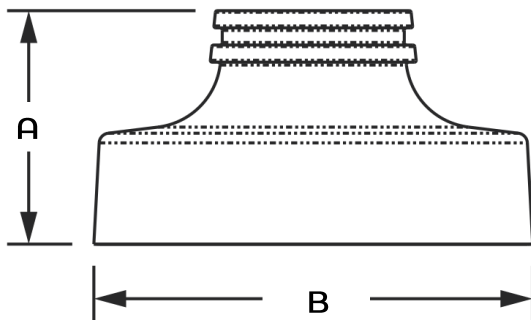

Dimensions		
CAT#	A	B
DB02	24"	15"

Example: (DB02-4-BZ)

CAT #	POLE O.D	COLOR
Decorative Bases 02 (DB02)	4" O.D (4")	BRONZE (BRZ)
		GRAY (GRY)
	5" O.D (5")	BLACK (BK)
		WHITE (WH)
		CUSTOM (CST)

DB03

Decorative Bases

DB03, 2 Piece Decorative Cast Aluminum (Clamshell). For Base plate 9" SQ.

Category: Pathway, Residential or Commercial projects.

Dimension: 8" 1/2" Tall x 16" O.D

Powder Coat Finish: 3 mils Powder Coat finish.

Poles Diameter:

4" OR 5" O.D RSS (Round Straight Steel) 11 or 7 Gauge or RSA (Round Straight Aluminum) .125 or .187 Aluminum

Dimensions		
CAT#	A	B
DB03	8"1/2"	16"

Example: (DB03-4-BZ)

CAT #	POLE O.D	COLOR
Decorative Bases 03 (DB03)	4" O.D (4")	BRONZE (BRZ)
		GRAY (GRY)
	5" O.D (5")	BLACK (BK)
		WHITE (WH)
		CUSTOM (CST)