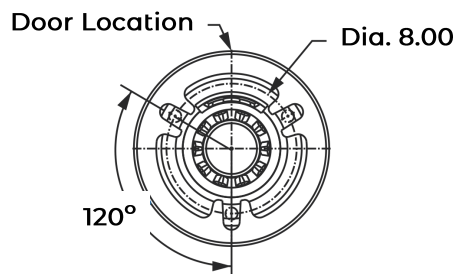

DB03, 2 Piece Decorative Cast Aluminum (Clamshell). For Base plate 9" SQ.

Category: Pathway, Residential or Commercial projects.

Dimension: 8" 1/2" Tall x 16" O.D

Powder Coat Finish: 3 mils Powder Coat finish.

Poles Diameter:

4" OR 5" O.D RSS (Round Straight Steel) 11 or 7 Gauge or RSA (Round Straight Aluminum) .125 or .187 Aluminum

Dimensions		
CAT#	A	B
DB03	8"1/2"	16"

Example: (DB03-4-BZ)

CAT #	POLE O.D	COLOR
Decorative Bases 03 (DB03)	4" O.D (4")	BRONZE (BRZ)
		GRAY (GRY)
	5" O.D (5")	BLACK (BK)
		WHITE (WH)
		CUSTOM (CST)

DB04

DB04, Decorative Cast Base. (1 pcs)

Category: Pathway, Residential or Commercial projects.

Dimension: 21" tall x 16" OD wide.

Powder Coat Finish: 3 mils Powder Coat finish.

Poles Diameter:

4" O.D RSS (Round Straight Steel) 11 or 7 Gauge or RSA (Round Straight Aluminum) .125 or .187 Aluminum