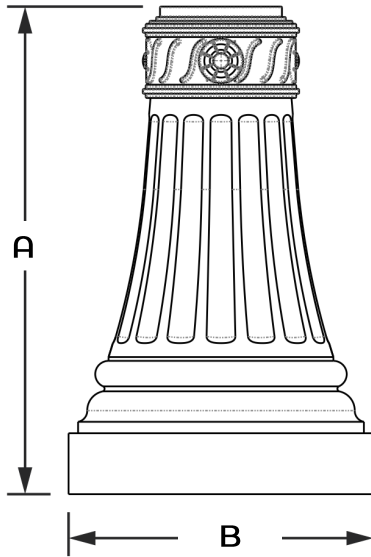

Poles Diameter:

4" OR 5" O.D RSS (Round Straight Steel) 11 or 7 Gauge or RSA (Round Straight Aluminum) .125 or .187 Aluminum

Dimensions		
CAT#	A	B
DB08	32"	15" 1/2

Example: (DB08-4-BRZ)

CAT #	POLE O.D	COLOR
Decorative Bases 08 (DB08)	4" O.D (4")	BRONZE (BRZ)
		GRAY (GRY)
	5" O.D (5")	BLACK (BK)
		WHITE (WH)
		CUSTOM (CST)

DB09

DB09, 2 Piece Decorative Cast Aluminum (Clamshell). For 9" Sq. Base Plate.

Category: Pathway, Residential or Commercial projects.

Dimension: 18" 1/2" tall x 16" 7/8 Wide

Powder Coat Finish: 3 mils Powder Coat finish.

Poles Diameter:

4" OR 5" O.D RSS (Round Straight Steel) 11 or 7 Gauge or RSA (Round Straight Aluminum) .125 or .187 Aluminum

Dimensions		
CAT#	A	B
DB09	18" 1/2	16" 7/8

Example: (DB09-4-BRZ)

CAT #	POLE O.D	COLOR
Decorative Bases 09 (DB09)	4" O.D (4")	BRONZE (BRZ)
		GRAY (GRY)
	5" O.D (5")	BLACK (BK)
		WHITE (WH)
		CUSTOM (CST)

CLP-M86

Decorative Bases

CLP-M86 2 Piece Decorative Cast Aluminum (Clamshell).

-CLP-M86-S Base plate 9" Sq.

-CLP-M86-L Base Plate 9" Sq. or 12" Sq.

Category: Pathway, Residential or Commercial projects.

Dimension: CLP-M86-S 29" tall x 18" OD Base.