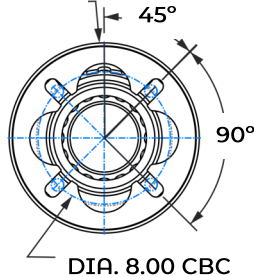

Poles Diameter:

4" OR 5" O.D RSS (Round Straight Steel) 11 or 7 Gauge or RSA (Round Straight Aluminum) .125 or .187 Aluminum

Dimensions		
CAT#	A	B
DB09	18" 1/2	16" 7/8

Example: (DB09-4-BRZ)

CAT #	POLE O.D	COLOR
Decorative Bases 09 (DB09)	4" O.D (4")	BRONZE (BRZ)
		GRAY (GRY)
	5" O.D (5")	BLACK (BK)
		WHITE (WH)
		CUSTOM (CST)

Dimensions		
CAT#	A	B
CLP-M86-S	29	18
CLP-M86-L	36	20

Example: (CLP-M86-S-4-BRZ)

CAT #	POLE O.D	COLOR
CLP-M86 Small (CLP-M86-S)	4" O.D (4")	BRONZE (BRZ) GRAY (GRY) BLACK (BK) WHITE (WH) CUSTOM (CST)
CLP-M86 Large (CLP-M86-L)	5" O.D (5")	

CLP-M40

CLP-M40, Decorative Cast Aluminum. (1 pcs)

Category: Pathway, Residential or Commercial projects.

Dimension: 38" tall x 11" 1/2 O.D

Powder Coat Finish: 3 mils Powder Coat finish.

Poles Diameter:

3" OR 4" O.D RSS (Round Straight Steel) 11 or 7 Gauge or RSA (Round Straight Aluminum) .125 or .187 Aluminum

Dimensions		
CAT#	A	B
CLP-M40	38"	11" 1/2

Example: (CLP-M40-4-BRZ)

CAT #	POLE O.D	COLOR
CLP-M40	3" O.D (3") 4" O.D (4")	BRONZE (BRZ) GRAY (GRY) BLACK (BK) WHITE (WH) CUSTOM (CST)

Door Location

Crystal Lighting Corp.
13182 Flores St,
Santa Fe Springs, CA 90670
Ph: 562-944-0223
Fax: 562-944-0225
www.crystallighting.us