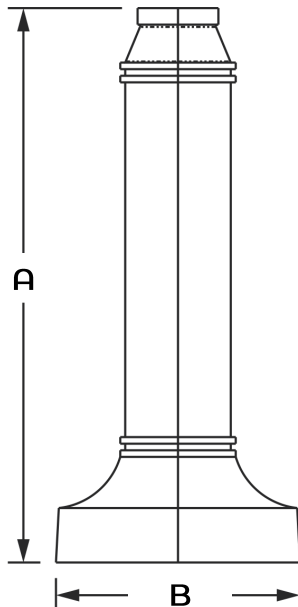

Dimension: 21" tall x 16" O.D

Powder Coat Finish: 3 mils Powder Coat finish.

Poles Diameter:

4" OR 5" O.D RSS (Round Straight Steel) 11 or 7 Gauge or RSA (Round Straight Aluminum) .125 or .187 Aluminum

Dimensions		
CAT#	A	B
DB01	21"	16"

Poles Diameter:

4" OR 5" O.D RSS (Round Straight Steel) 11 or 7 Gauge or RSA (Round Straight Aluminum) .125 or .187 Aluminum

Dimensions		
CAT#	A	B
DB05	36"1/2	12

Example: (DB05-4-BRZ)

CAT #	POLE O.D	COLOR
Decorative Bases 05 (DB05)	4" O.D (4")	BRONZE (BRZ)
		GRAY (GRY)
	5" O.D (5")	BLACK (BK)
		WHITE (WH)
		CUSTOM (CST)

DB06

DB06, 2 Piece Decorative Cast Aluminum (Clamshell). For Base Plate 9" Sq or 12" Sq.

Category: Pathway, Residential or Commercial projects.

Dimension: 42" tall x 18" 1/2 O.D

Powder Coat Finish: 3 mils Powder Coat finish.

Poles Diameter:

4" OR 5" O.D RSS (Round Straight Steel) 11 or 7 Gauge or RSA (Round Straight Aluminum) .125 or .187 Aluminum

Dimensions		
CAT#	A	B
DB06	42"	18"1/2

Example: (DB06-4-BRZ)

CAT #	POLE O.D	COLOR
DB06	4" O.D (4")	BRONZE (BRZ)
		GRAY (GRY)
	5" O.D (5")	BLACK (BK)
		WHITE (WH)
		CUSTOM (CST)