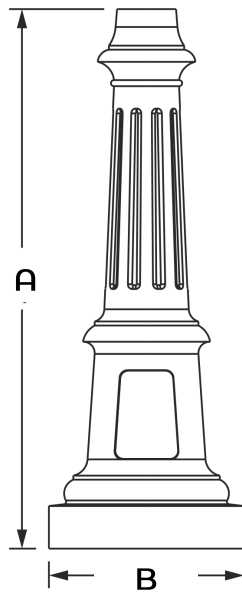

Dimension: 21" tall x 16" O.D

Powder Coat Finish: 3 mils Powder Coat finish.

Poles Diameter:

4" OR 5" O.D RSS (Round Straight Steel) 11 or 7 Gauge or RSA (Round Straight Aluminum) .125 or .187 Aluminum

Dimensions		
CAT#	A	B
DB01	21"	16"

Poles Diameter:

4" OR 5" O.D RSS (Round Straight Steel) 11 or 7 Gauge or RSA (Round Straight Aluminum) .125 or .187 Aluminum

Dimensions		
CAT#	A	B
DB03	8"1/2"	16"

Example: (DB03-4-BZ)

CAT #	POLE O.D	COLOR
Decorative Bases 03 (DB03)	4" O.D (4")	BRONZE (BRZ)
		GRAY (GRY)
	5" O.D (5")	BLACK (BK)
		WHITE (WH)
		CUSTOM (CST)

DB04

DB04, Decorative Cast Base. (1 pcs)

Category: Pathway, Residential or Commercial projects.

Dimension: 21" tall x 16" OD wide.

Powder Coat Finish: 3 mils Powder Coat finish.

Poles Diameter:

4" O.D RSS (Round Straight Steel) 11 or 7 Gauge or RSA (Round Straight Aluminum) .125 or .187 Aluminum

Poles Diameter:

4" OR 5" O.D RSS (Round Straight Steel) 11 or 7 Gauge or RSA (Round Straight Aluminum) .125 or .187 Aluminum

Dimensions		
CAT#	A	B
DB06	42"	18"1/2

Example: (DB06-4-BRZ)

CAT #	POLE O.D	COLOR
DB06	4" O.D (4")	BRONZE (BRZ)
		GRAY (GRY)
	5" O.D (5")	BLACK (BK)
		WHITE (WH)
		CUSTOM (CST)