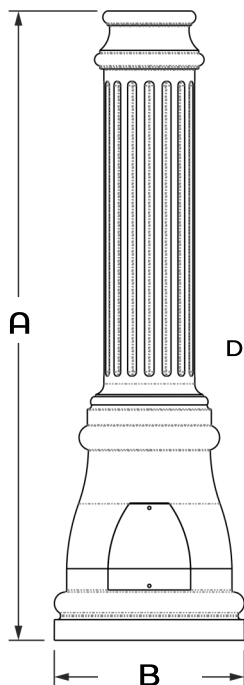

CLP-M40

CLP-M40, Decorative Cast Aluminum. (1 pcs)

Category: Pathway, Residential or Commercial projects.

Dimension: 38" tall x 11" 1/2 O.D

Powder Coat Finish: 3 mils Powder Coat finish.

Poles Diameter:

3" OR 4" O.D RSS (Round Straight Steel) 11 or 7 Gauge or RSA (Round Straight Aluminum) .125 or .187 Aluminum

Dimensions		
CAT#	A	B
CLP-M40	38"	11" 1/2

Example: (CLP-M40-4-BRZ)

CAT #	POLE O.D	COLOR
CLP-M40	3" O.D (3") 4" O.D (4")	BRONZE (BRZ) GRAY (GRY) BLACK (BK) WHITE (WH) CUSTOM (CST)