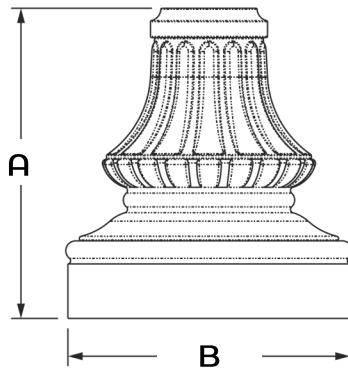

Poles Diameter:

4" OR 5" O.D RSS (Round Straight Steel) 11 or 7 Gauge or RSA (Round Straight Aluminum) .125 or .187 Aluminum

Dimensions		
CAT#	A	B
DB06	42"	18"1/2

Example: (DB06-4-BRZ)

CAT #	POLE O.D	COLOR
DB06	4" O.D (4")	BRONZE (BRZ)
		GRAY (GRY)
	5" O.D (5")	BLACK (BK)
		WHITE (WH)
		CUSTOM (CST)

DB08

Decorative Bases

DB08 2 Piece Decorative Cast Aluminum (Clamshell). For 9Sq. Base Plate.

Category: Pathway, Residential or Commercial projects.

Dimension: 32" tall x 15" 1/2 Wide.

Powder Coat Finish: 3 mils Powder Coat finish.

Poles Diameter:

4" OR 5" O.D RSS (Round Straight Steel) 11 or 7 Gauge or RSA (Round Straight Aluminum) .125 or .187 Aluminum

Dimensions		
CAT#	A	B
DB08	32"	15" 1/2

Example: (DB08-4-BRZ)

CAT #	POLE O.D	COLOR
Decorative Bases 08 (DB08)	4" O.D (4")	BRONZE (BRZ)
		GRAY (GRY)
	5" O.D (5")	BLACK (BK)
		WHITE (WH)
		CUSTOM (CST)

DB09

DB09, 2 Piece Decorative Cast Aluminum (Clamshell). For 9" Sq. Base Plate.

Category: Pathway, Residential or Commercial projects.

Dimension: 18" 1/2" tall x 16" 7/8 Wide

Powder Coat Finish: 3 mils Powder Coat finish.