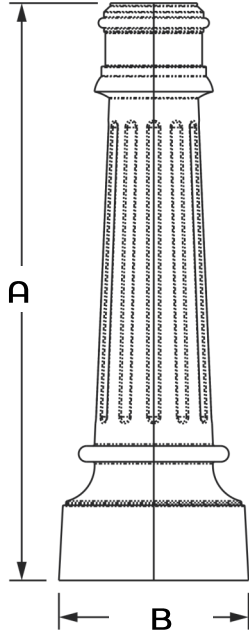

Poles Diameter:

4" OR 5" O.D RSS (Round Straight Steel) 11 or 7 Gauge or RSA (Round Straight Aluminum) .125 or .187 Aluminum

Dimensions		
CAT#	A	B
DB03	8"1/2"	16"

Example: (DB03-4-BZ)

CAT #	POLE O.D	COLOR
Decorative Bases 03 (DB03)	4" O.D (4")	BRONZE (BRZ)
		GRAY (GRY)
	5" O.D (5")	BLACK (BK)
		WHITE (WH)
		CUSTOM (CST)

Dimensions		
CAT#	A	B
DB04	21"	16"

Example: (DB04-4-BZ)

CAT #	POLE O.D	COLOR
Decorative Bases 04 (DB04)	4" O.D (4")	BRONZE (BRZ)
		GRAY (GRY)
		BLACK (BK)
		WHITE (WH)
		CUSTOM (CST)

DB05

Decorative Bases

Poles Diameter:

4" OR 5" O.D RSS (Round Straight Steel) 11 or 7 Gauge or RSA (Round Straight Aluminum) .125 or .187 Aluminum

Dimensions		
CAT#	A	B
DB05	36"1/2	12

Example: (DB05-4-BRZ)

CAT #	POLE O.D	COLOR
Decorative Bases 05 (DB05)	4" O.D (4")	BRONZE (BRZ)
		GRAY (GRY)
	5" O.D (5")	BLACK (BK)
		WHITE (WH)
		CUSTOM (CST)

Poles Diameter:

4" OR 5" O.D RSS (Round Straight Steel) 11 or 7 Gauge or RSA (Round Straight Aluminum) .125 or .187 Aluminum

Dimensions		
CAT#	A	B
DB06	42"	18"1/2

Example: (DB06-4-BRZ)

CAT #	POLE O.D	COLOR
DB06	4" O.D (4")	BRONZE (BRZ)
		GRAY (GRY)
	5" O.D (5")	BLACK (BK)
		WHITE (WH)
		CUSTOM (CST)