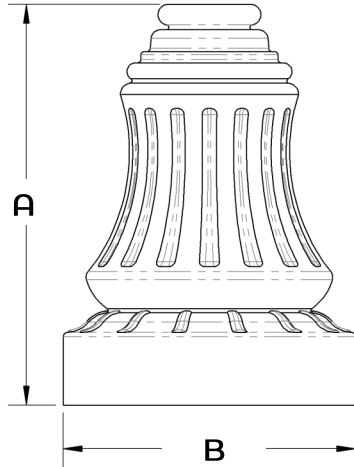

DECORATIVE BASES

ARCHITECTURAL CAST BASES

DESIGN - QUALITY

Crystal 
Lighting

DB01

Decorative Bases

DB01, 2 Piece Decorative Cast Aluminum (Clamshell). For Base plate 9" SQ.

Category: Pathway, Residential or Commercial projects.

Dimension: 21" tall x 16" O.D

Powder Coat Finish: 3 mils Powder Coat finish.

Poles Diameter:

4" OR 5" O.D RSS (Round Straight Steel) 11 or 7 Gauge or RSA (Round Straight Aluminum) .125 or .187 Aluminum

Dimensions		
CAT#	A	B
DB01	21"	16"

Example: (DB01-4-BZ)

CAT #	POLE O.D	COLOR
Decorative Bases 01 (DB01)	4" O.D (4")	BRONZE (BRZ)
		GRAY (GRY)
	5" O.D (5")	BLACK (BK)
		WHITE (WH)
		CUSTOM (CST)

DB02

DB02, 2 Piece Decorative Cast Aluminum (Clamshell). For Base plate 9" SQ.

Poles Diameter:

4" OR 5" O.D RSS (Round Straight Steel) 11 or 7 Gauge or RSA (Round Straight Aluminum) .125 or .187 Aluminum

Dimensions		
CAT#	A	B
DB06	42"	18"1/2

Example: (DB06-4-BRZ)

CAT #	POLE O.D	COLOR
DB06	4" O.D (4")	BRONZE (BRZ)
		GRAY (GRY)
	5" O.D (5")	BLACK (BK)
		WHITE (WH)
		CUSTOM (CST)