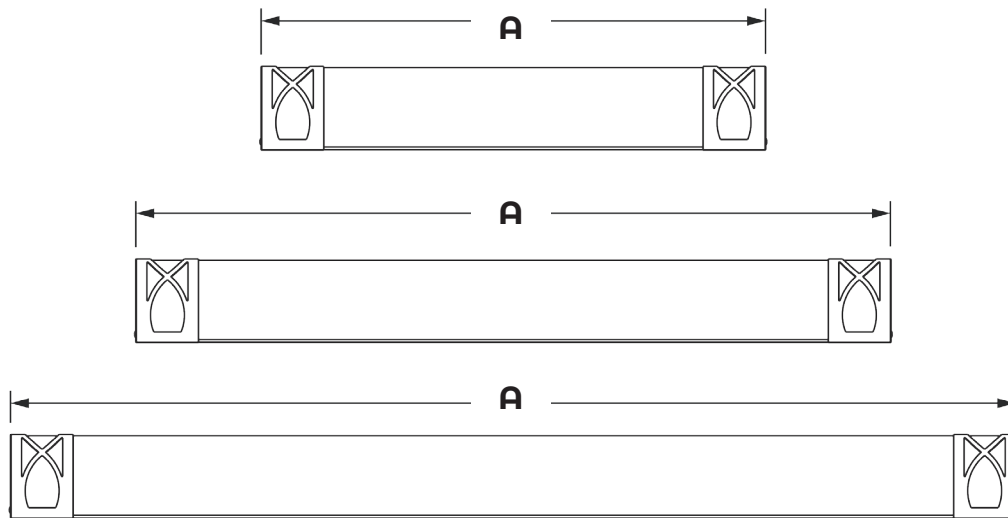

Cat#	A	B
CL-3068-2	24"	4"
CL-3068-3	36"	4"
CL-3068-4	48"	4"

Cat #	Input Power	Lumen Output	LPW	Color Temp. (CCT)	CRI	Rated Life (L70)	Input Voltage
CL-3068-2-10CLED	15W	1,343	134	3000K	80+	>200,000	120-277V
CL-3068-2-20CLED	25W	2,154	107	3000K	80+	>200,000	120-277V
CL-3068-3-30CLED	35W	4,029	134	3000K	80+	>200,000	120-277V
CL-3068-3-40CLED	45W	4,828	120	3000K	80+	>200,000	120-277V
CL-3068-4-50CLED	55W	6,416	128	3000K	80+	>200,000	120-277V
CL-3068-4-60CLED	65W	7,701	128	3000K	80+	>200,000	120-277V

Proudly Manufactured and Assembled in the USA