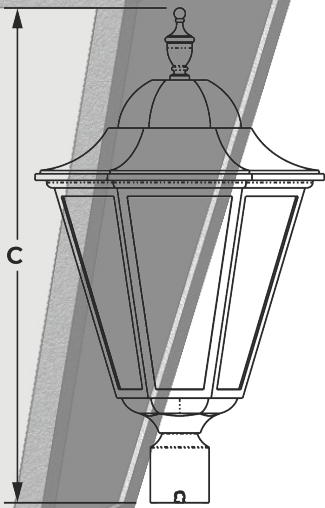

CLA-D323L-PM