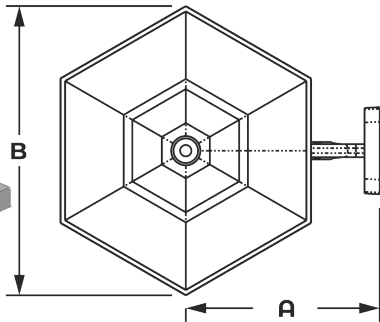

CLA-D323L-PM