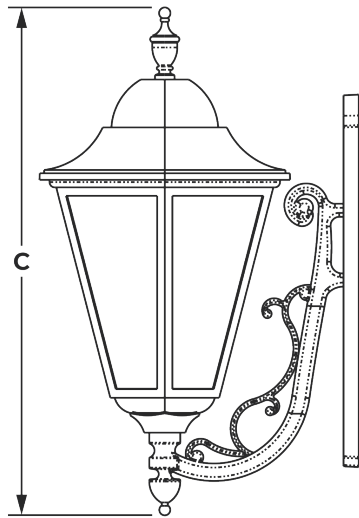

CLA-D323L-WM