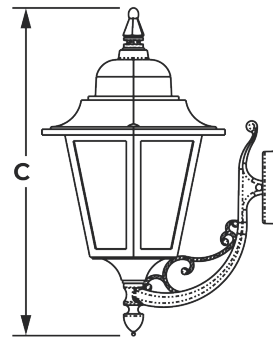

CLA-D323S-WM