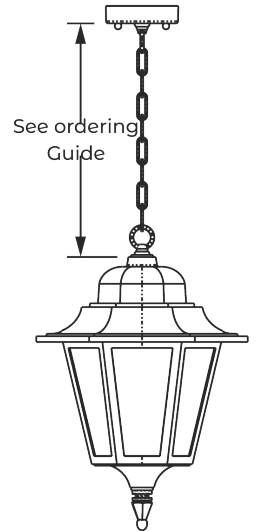

CLA-D323S-PM

Cat#	A	B	C
CLA-D323S	8" 1/2	12" 1/8	18" 7/8
CLA-D323L	11" 1/8	16" 1/2	29" 5/8

Cat #	Input Power	Lumen Output	LPW	Color Temp. (CCT)	CRI	Rated Life (L70)	Input Voltage
CLA-D323S-5CLED	10W	918	183	5000K	70+	>200,000	120-277V
CLA-D323S-10CLED	15W	1,914	191	5000K	70+	>200,000	120-277V
CLA-D323S-20CLED	25W	2,935	183	5000K	70+	>200,000	120-277V
CLA-D323L-30CLED	35W	4,842	146	5000K	70+	>200,000	120-277V
CLA-D323L-35CLED	40W	5,320	161	5000K	70+	>200,000	120-277V
CLA-D323L-40CLED	45W	6,252	152	5000K	70+	>200,000	120-277V

Proudly Manufactured and Assembled in the USA