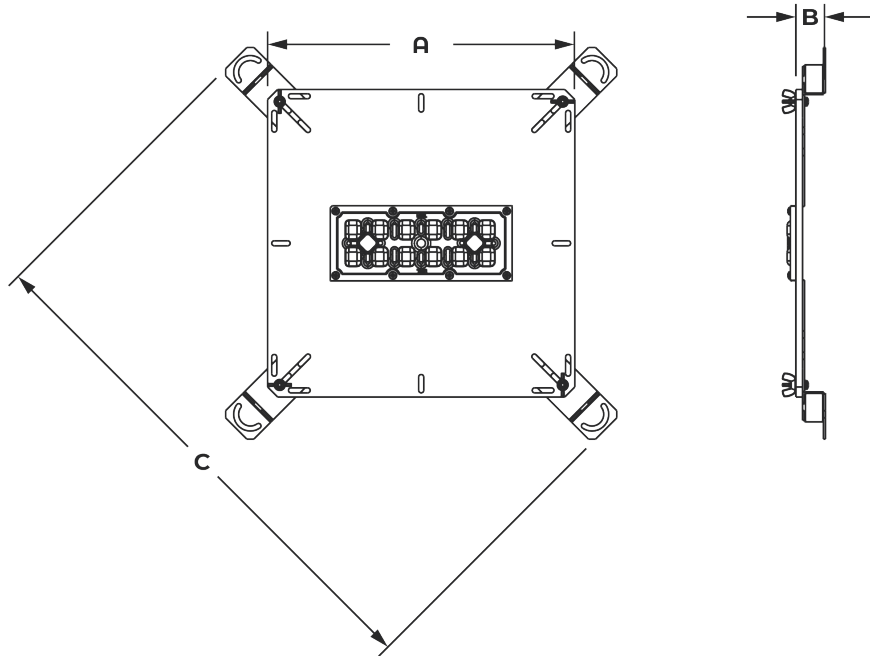

- Aluminum 6063 for best thermal dissipation
- 3 mil Powder Coating (White)

Optic Distribution.

Type 3 (T3)

Type 5 (T5)

Example: SBLRK-20CLEd-T5-40K-MV-WH-WA

ACRN-LRET						
Cat #	Wattage	DISTRIBUTION	Color Temp.	Voltage	Color	Options
Shoe Box LED Retro Kit (SBLRK)	20W (20CLEd) 40W (40CLEd) 60W (60CLEd) 80W (80CLEd)	TYPE 3 (T3) TYPE 5 (T5)	3000K (30K) 4000K (40K) 5000K (50K)	120-277V (MV)	White (WH)	Wattage Adjuster (WA)

Dimensions			
Cat#	A	B	C
SBLRK	11" 1/2	1" 1/8	19" 1/2 - 30"

Cat #	Input Power	Lumen Output	LPW	Color Temp. (CCT)	CRI	Rated Life (L70)	Input Voltage	HID Equivalent	HID Equivalent
SBLRK-20CLED	25W	3,650	182	5000K	70+	>200,000	120-277V	50/60HZ	70W MH
SBLRK-40CLED	45W	6,492	162	5000K	70+	>200,000	120-277V	50/60HZ	100W HPS
SBLRK-60CLED	65W	8,539	142	5000K	70+	>200,000	120-277V	50/60HZ	100W PSMH
SBLRK-80CLED	85W	10,841	135	5000K	70+	>200,000	120-277V	50/60HZ	150W HPS