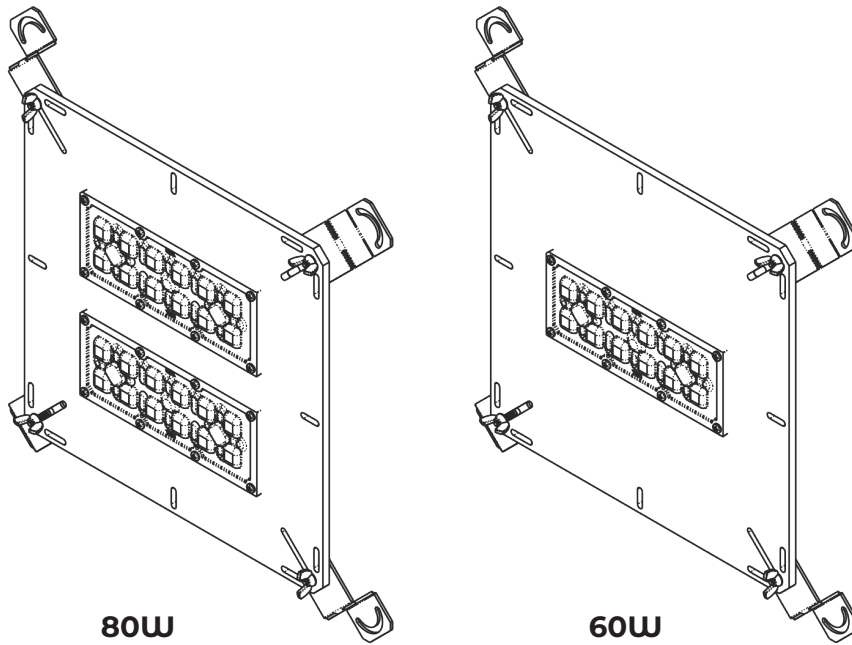

- Aluminum 6063 for best thermal dissipation
- 3 mil Powder Coating (White)

Optic Distribution.

Type 3 (T3)

Type 5 (T5)

Example: SBLRK-20CLEd-T5-40K-MV-WH-WA

ACRN-LRET						
Cat #	Wattage	DISTRIBUTION	Color Temp.	Voltage	Color	Options
Shoe Box LED Retro Kit (SBLRK)	20W (20CLEd) 40W (40CLEd) 60W (60CLEd) 80W (80CLEd)	TYPE 3 (T3) TYPE 5 (T5)	3000K (30K) 4000K (40K) 5000K (50K)	120-277V (MV)	White (WH)	Wattage Adjuster (WA)