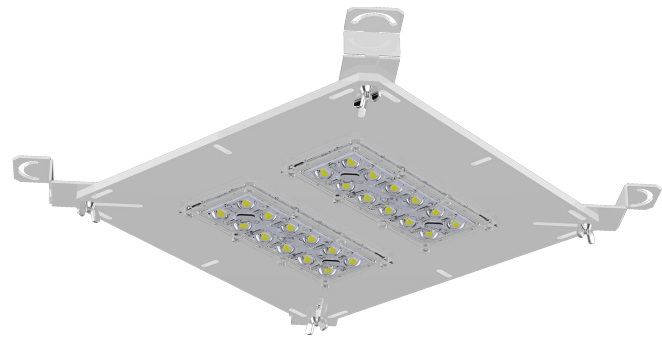

SBLRK Designed to Retrofit HID SHOE BOX Luminaires for Campuses, Parks and Retail Applications. SBLRK replaces the HID reflector to provide full cutoff
 -10 Year / 100, 000hrs Limited warranty

Construction:

- Aluminum 6063 for best thermal dissipation
- 3 mil Powder Coating (White)

Optic Distribution.

Type 3 (T3)

Type 5 (T5)

Example: SBLRK-20CLEd-T5-40K-MV-WH-WA

ACRN-LRET						
Cat #	Wattage	DISTRIBUTION	Color Temp.	Voltage	Color	Options
Shoe Box LED Retro Kit (SBLRK)	20W (20CLEd) 40W (40CLEd) 60W (60CLEd) 80W (80CLEd)	TYPE 3 (T3) TYPE 5 (T5)	3000K (30K) 4000K (40K) 5000K (50K)	120-277V (MV)	White (WH)	Wattage Adjuster (WA)