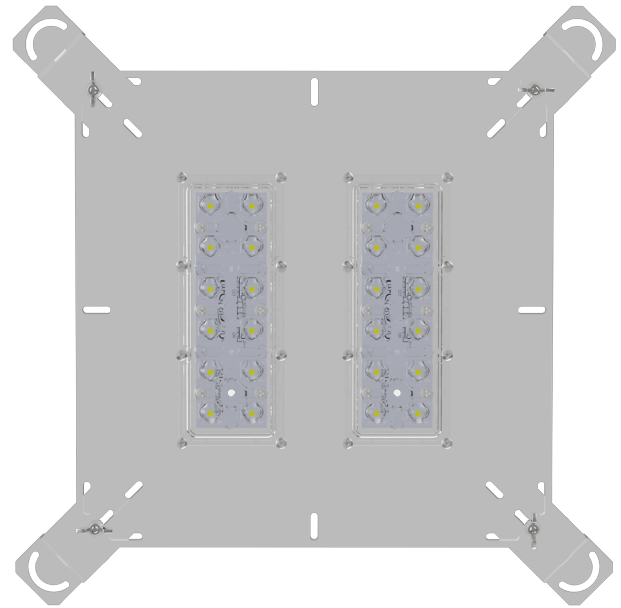

SBLRK Designed to Retrofit HID SHOE BOX Luminaires for Campuses, Parks and Retail Applications. SBLRK replaces the HID reflector to provide full cutoff
 -10 Year / 100, 000hrs Limited warranty

Construction:

- Aluminum 6063 for best thermal dissipation
- 3 mil Powder Coating (White)

Optic Distribution.

Type 3 (T3)

Type 5 (T5)

Example: SBLRK-20CLEd-T5-40K-MV-WH-WA

ACRN-LRET						
Cat #	Wattage	DISTRIBUTION	Color Temp.	Voltage	Color	Options
Shoe Box LED Retro Kit (SBLRK)	20W (20CLEd) 40W (40CLEd) 60W (60CLEd) 80W (80CLEd)	TYPE 3 (T3) TYPE 5 (T5)	3000K (30K) 4000K (40K) 5000K (50K)	120-277V (MV)	White (WH)	Wattage Adjuster (WA)

Dimensions			
Cat#	A	B	C
SBLRK	11" 1/2	1" 1/8	19" 1/2 - 30"

Cat #	Input Power	Lumen Output	LPW	Color Temp. (CCT)	CRI	Rated Life (L70)	Input Voltage	HID Equivalent	HID Equivalent
SBLRK-20CLED	25W	3,650	182	5000K	70+	>200,000	120-277V	50/60HZ	70W MH
SBLRK-40CLED	45W	6,492	162	5000K	70+	>200,000	120-277V	50/60HZ	100W HPS
SBLRK-60CLED	65W	8,539	142	5000K	70+	>200,000	120-277V	50/60HZ	100W PSMH
SBLRK-80CLED	85W	10,841	135	5000K	70+	>200,000	120-277V	50/60HZ	150W HPS