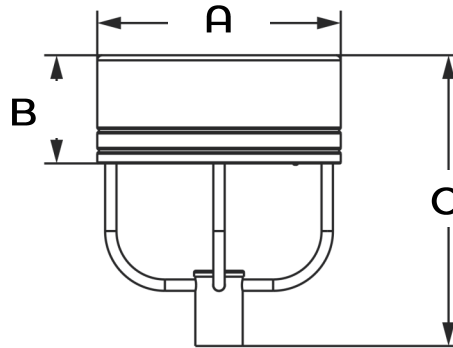

## OPTIC DISTRIBUTION

**TYPE 2 (T2)**

**TYPE 3 (T3)**

**TYPE 4 (T4)**

**TYPE 5 (T5)**

Example: (CLP-3075-120CLED-50-MV-T5-BRZ-WC)

CAT#	Wattage	Light Dist.	Color Temp.	Voltage	Finish	Mounting	Options
CLP-3075	20W (20CLED)	TYPE 2 (T2)	3000K (30K)	120-277V (MV)	BLACK (BLK)	6" EXTRUDED ARM (EA6)	MOTION SENSOR (OCC)
	40W (40CLED)	TYPE 3 (T3)	4000K (40K)	377V (347)	WHITE (WH)	10" EXTRUDED ARM (EA10)	BUTTON PHOTO CELL (PC)
	60W (60CLED)	TYPE 4 (T4)	5000K (50K)	480V (480)	BRONZE (BRZ)	12" EXTRUDED ARM (EA12)	HOUSE SIDE SHIELD (HSS)
	80W (80CLED)	TYPE 5 (T5)			SILVER (SIL)	SPIDER MOUNT (SM)	WIRELESS CONTROL (WC)
	100W (100CLED)				GRAPHITE (GPH)	YOKE MOUNT (YM)	
	120W (120CLED)				MARINE GRADE (MG)	6" EXTRUDED ARM WALL MOUNT (6EAWM)	

ARM MOUNT

SPIDER MOUNT

YOKE MOUNT

Shade Dimensions				EPA
CAT#	A	B	C	
CLP-3075-AM	18"	8"		1.16
CLP-3075-SM	18"	8"	21" 1/5	1.33
CLP-3075-YM	18"	8"	21" 1/5	1.22

CAT#:	INPUT POWER	LUMEN OUTPUT	LPW	COLOR-TEMP (CCT)	CRI	RATED LIFE (L70)	INPUT VOLTAGE	INPUT FREQUENCY	HID Equivalent
CLP-3075	20CLED	3,650	182	5000K	70+	>200,000	120-277V	50/60HZ	35W MH
CLP-3075	40CLED	6,492	162	5000K	70+	>200,000	120-277V	50/60HZ	50W HPS
CLP-3075	60CLED	8,559	142	5000K	70+	>200,000	120-277V	50/60HZ	70W PSMH
CLP-3075	80CLED	12,714	158	5000K	70+	>200,000	120-277V	50/60HZ	150W HPS
CLP-3075	100CLED	14,265	142	5000K	70+	>200,000	120-277V	50/60HZ	150W HPS
CLP-3075	120CLED	17,118	142	5000K	70+	>200,000	120-277V	50/60HZ	250W HPS