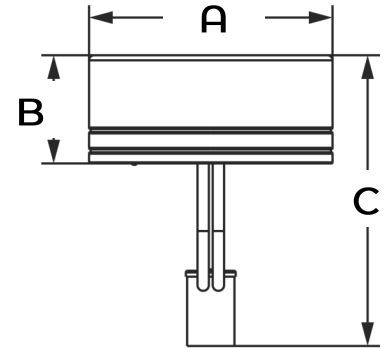

YOKE MOUNT

Shade Dimensions				EPA
CAT#	A	B	C	
CLP-3075-AM	18"	8"		1.16
CLP-3075-SM	18"	8"	21" 1/5	1.33
CLP-3075-YM	18"	8"	21" 1/5	1.22

CAT#:	INPUT POWER	LUMEN OUTPUT	LPW	COLOR-TEMP (CCT)	CRI	RATED LIFE (L70)	INPUT VOLTAGE	INPUT FREQUENCY	HID Equivalent
CLP-3075	20CLED	3,650	182	5000K	70+	>200,000	120-277V	50/60HZ	35W MH
CLP-3075	40CLED	6,492	162	5000K	70+	>200,000	120-277V	50/60HZ	50W HPS
CLP-3075	60CLED	8,559	142	5000K	70+	>200,000	120-277V	50/60HZ	70W PSMH
CLP-3075	80CLED	12,714	158	5000K	70+	>200,000	120-277V	50/60HZ	150W HPS
CLP-3075	100CLED	14,265	142	5000K	70+	>200,000	120-277V	50/60HZ	150W HPS
CLP-3075	120CLED	17,118	142	5000K	70+	>200,000	120-277V	50/60HZ	250W HPS