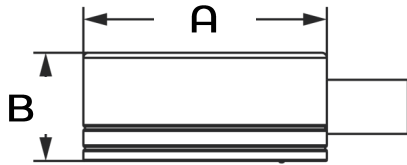

## OPTIC DISTRIBUTION

**TYPE 2 (T2)**

**TYPE 3 (T3)**

**TYPE 4 (T4)**

**TYPE 5 (T5)**

Example: (CLP-3075-120CLED-50-MV-T5-BRZ-WC)

CAT#	Wattage	Light Dist.	Color Temp.	Voltage	Finish	Mounting	Options
CLP-3075	20W (20CLED)	TYPE 2 (T2)	3000K (30K)	120-277V (MV)	BLACK (BLK)	6" EXTRUDED ARM (EA6)	MOTION SENSOR (OCC)
	40W (40CLED)	TYPE 3 (T3)	4000K (40K)	377V (347)	WHITE (WH)	10" EXTRUDED ARM (EA10)	BUTTON PHOTO CELL (PC)
	60W (60CLED)	TYPE 4 (T4)	5000K (50K)	480V (480)	BRONZE (BRZ)	12" EXTRUDED ARM (EA12)	HOUSE SIDE SHIELD (HSS)
	80W (80CLED)	TYPE 5 (T5)			SILVER (SIL)	SPIDER MOUNT (SM)	WIRELESS CONTROL (WC)
	100W (100CLED)				GRAPHITE (GPH)	YOKE MOUNT (YM)	
	120W (120CLED)				MARINE GRADE (MG)	6" EXTRUDED ARM WALL MOUNT (6EAWM)	

ARM MOUNT

SPIDER MOUNT

YOKE MOUNT

Shade Dimensions				EPA
CAT#	A	B	C	
CLP-3075-AM	18"	8"		1.16
CLP-3075-SM	18"	8"	21" 1/5	1.33
CLP-3075-YM	18"	8"	21" 1/5	1.22

CAT#:	INPUT POWER	LUMEN OUTPUT	LPW	COLOR-TEMP (CCT)	CRI	RATED LIFE (L70)	INPUT VOLTAGE	INPUT FREQUENCY	HID Equivalent
CLP-3075	20CLED	3,650	182	5000K	70+	>200,000	120-277V	50/60HZ	35W MH
CLP-3075	40CLED	6,492	162	5000K	70+	>200,000	120-277V	50/60HZ	50W HPS
CLP-3075	60CLED	8,559	142	5000K	70+	>200,000	120-277V	50/60HZ	70W PSMH
CLP-3075	80CLED	12,714	158	5000K	70+	>200,000	120-277V	50/60HZ	150W HPS
CLP-3075	100CLED	14,265	142	5000K	70+	>200,000	120-277V	50/60HZ	150W HPS
CLP-3075	120CLED	17,118	142	5000K	70+	>200,000	120-277V	50/60HZ	250W HPS