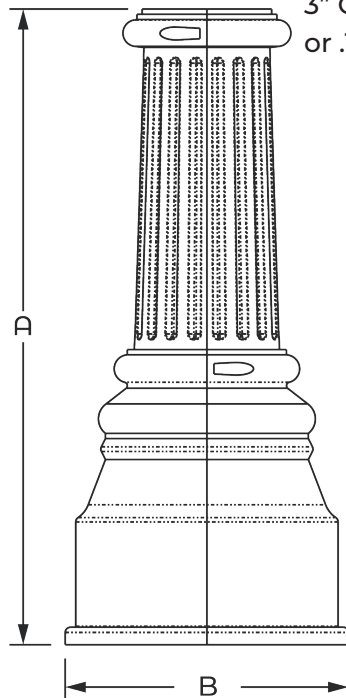

DB-M83 2 Piece Decorative Cast Aluminum (Clamshell).

-DB-M83 **Direct Burial Decorative Base.**

Category: Pathway, Residential or Commercial projects.

Dimension: 17"1/2 tall x 8" OD Base.

Powder Coat Finish: 3 mils Powder Coat finish.

Poles Diameter:

3" OR 4" O.D DBRSA (Direct Burial Round Straight Aluminum) .125 or .187 Thickness

Dimensions		
CAT#	A	B
DB-M83	17" 1/2	8"

Example: (DB-M83-3-BRZ)

CAT#	Pole O.D	Finish
DB-M83	3" O.D <b>(3")</b>	Bronze <b>(BRZ)</b> Gray <b>(GRY)</b> Black <b>(BK)</b>
	4" O.D <b>(4")</b>	White <b>(WH)</b> Custom <b>(CST)</b>

DB-M84

DB-M84 2 Piece Decorative Cast Aluminum (Clamshell).

-DB-M84 **Direct Burial Decorative Base.**

Category: Pathway, Residential or Commercial projects.

Dimension: 24" tall x 10"1/8 OD Base. (Base Plate 8" 1/2 OD)

Powder Coat Finish: 3 mils Powder Coat finish.

Poles Diameter:

3" OR 4" O.D DBRSA (Direct Burial Round Straight Aluminum) .125 or .187 Thickness

Dimensions		
CAT#	A	B
DB-M84	24"	10" 1/8

Example: (DB-M84-3-BRZ)