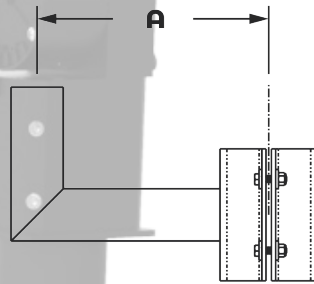

Bull Horn Round are constructed with Rugged Steel. Arms length available at 10", 15" and 24" Long, Mounting over 2" 3/8, 3", 3 1/2, 4", 4 1/2 or 5" O.D, Standard Finish Bronze.

BHR-D180

BHR-T180

BHR-T120

BHR-Q90

Cat#	EPA
BHR-D180-15	.97
BHR-T180-15	1.14
BHR-T120-15	.85
BHR-Q90-15	1.14
BHR-D180-24	1.26
BHR-T180-24	1.44
BHR-T120-24	1.07
BHR-Q90-24	1.44

Example: BHR-D180-15-238-BRZ

Cat #	Dimension Tenon- Tenon (A)	Mounting Over	Finish
BHR-D180 (BHR-D180)	15" (15)	2" 3/8 OD (23)	Black (BLK)
BHR-T180 (BHR-T180)	24" (24)	3" OD (3)	White (WHT)
BHR-T120 (BHR-T120)		3" 1/2 OD (312)	Silver (SLR)
BHR-Q90 (BHR-Q90)		4" OD (4)	Bronze (BRZ)
		5" OD (5)	Graphite (GPH)
			Marine Grade (MG)
			Custom (CST)

90-WMB

BH-WM

BH-PM

BH-SPCM Square Poles
BH-RPCM Square Poles

Wall Mount Plate

Example: BH-WM-10-SGL-BRZ)

Cat #	Dimension Tenon- Tenon (A)	Mounting Over	Pole Dim. (Mount Over)	Finish
90° Wall Mount Bull Horn (90-WMB)	10" (10)	90-WMB Single (SGL)	Wall Mount (WM)	Black (BLK)
Bull Horn Wall Mount (BH-WM)	15" (15)	BH-WM Single (SGL)	—	White (WHT)
Bull Horn Pole Mount (BH-PM)	24" (24)	BH-PM Single (SGL) Double (D180) Triple 90° (T90) Triple 120 (T120)	2 3/8" (238) 3" (3) 4" (4) 5" (5) 6" (6)	Silver (SLR) Bronze (BRZ) Graphite (GPH)
Bull Horn Square Pole Clamp Mount (BH-SPCM)		BH-SPCM Single (SGL) Double (D180)		Marine Grade (MG)
Bull Horn Round Pole Clamp Mount (BH-RPCM)		BH-RPCM Single (SGL) Double (D180)		Custom (CST)