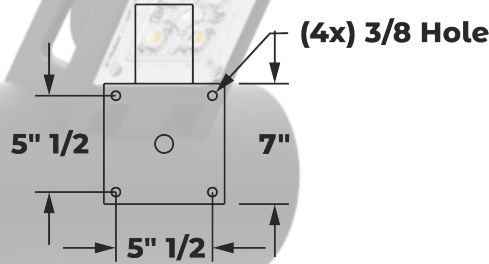

Bull Horn Round are constructed with Rugged Steel. Arms length available at 10", 15" and 24" Long, Mounting over 2" 3/8, 3", 3 1/2, 4", 4 1/2 or 5" O.D, Standard Finish Bronze.

BHR-D180

BHR-T180

BHR-T120

BHR-Q90

Cat#	EPA
BHR-D180-15	.97
BHR-T180-15	1.14
BHR-T120-15	.85
BHR-Q90-15	1.14
BHR-D180-24	1.26
BHR-T180-24	1.44
BHR-T120-24	1.07
BHR-Q90-24	1.44

Example: BHR-D180-15-238-BRZ

Cat #	Dimension Tenon- Tenon (A)	Mounting Over	Finish
BHR-D180 (BHR-D180)	15" (15)	2" 3/8 OD (23)	Black (BLK)
BHR-T180 (BHR-T180)	24" (24)	3" OD (3)	White (WHT)
BHR-T120 (BHR-T120)		3" 1/2 OD (312)	Silver (SLR)
BHR-Q90 (BHR-Q90)		4" OD (4)	Bronze (BRZ)
		5" OD (5)	Graphite (GPH)
			Marine Grade (MG)
			Custom (CST)

90-WMB

BH-WM

BH-PM

BH-SPCM Square Poles
BH-RPCM Square Poles

Wall Mount Plate

Example: BH-WM-10-SGL-BRZ)

Cat #	Dimension Tenon- Tenon (A)	Mounting Over	Pole Dim. (Mount Over)	Finish
90° Wall Mount Bull Horn (90-WMB)	10" (10)	90-WMB Single (SGL)	Wall Mount (WM)	Black (BLK)
Bull Horn Wall Mount (BH-WM)	15" (15)	BH-WM Single (SGL)	—	White (WHT)
Bull Horn Pole Mount (BH-PM)	24" (24)	BH-PM Single (SGL) Double (D180) Triple 90° (T90) Triple 120 (T120)	2 3/8" (238) 3" (3) 4" (4) 5" (5) 6" (6)	Silver (SLR) Bronze (BRZ) Graphite (GPH)
Bull Horn Square Pole Clamp Mount (BH-SPCM)		BH-SPCM Single (SGL) Double (D180)		Marine Grade (MG)
Bull Horn Round Pole Clamp Mount (BH-RPCM)		BH-RPCM Single (SGL) Double (D180)		Custom (CST)