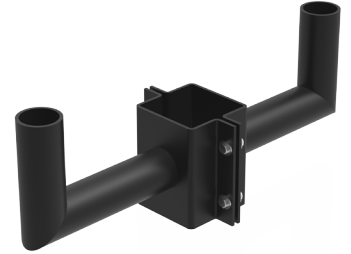

Bull Horn Round are constructed with Rugged Steel. Arms length available at 10", 15" and 24" Long, Mounting over 2" 3/8, 3", 3 1/2, 4", 4 1/2 or 5" O.D, Standard Finish Bronze.

BHR-D180

BHR-T180

BHR-T120

BHR-Q90

Cat#	EPA
BHR-D180-15	.97
BHR-T180-15	1.14
BHR-T120-15	.85
BHR-Q90-15	1.14
BHR-D180-24	1.26
BHR-T180-24	1.44
BHR-T120-24	1.07
BHR-Q90-24	1.44

Example: BHR-D180-15-238-BRZ

Cat #	Dimension Tenon- Tenon (A)	Mounting Over	Finish
BHR-D180 (BHR-D180)	15" (15)	2" 3/8 OD (23)	Black (BLK)
BHR-T180 (BHR-T180)	24" (24)	3" OD (3)	White (WHT)
BHR-T120 (BHR-T120)		3" 1/2 OD (312)	Silver (SLR)
BHR-Q90 (BHR-Q90)		4" OD (4)	Bronze (BRZ)
		5" OD (5)	Graphite (GPH)
			Marine Grade (MG)
			Custom (CST)

90-WMB

BH-WM

BH-PM

BH-SPCM Square Poles
BH-RPCM Square Poles

Wall Mount Plate

Example: BH-WM-10-SGL-BRZ)

Cat #	Dimension Tenon- Tenon (A)	Mounting Over	Pole Dim. (Mount Over)	Finish
90° Wall Mount Bull Horn (90-WMB)	10" (10)	90-WMB Single (SGL)	Wall Mount (WM)	Black (BLK)
Bull Horn Wall Mount (BH-WM)	15" (15)	BH-WM Single (SGL)	—	White (WHT)
Bull Horn Pole Mount (BH-PM)	24" (24)	BH-PM Single (SGL) Double (D180) Triple 90° (T90) Triple 120 (T120)	2 3/8" (238) 3" (3) 4" (4) 5" (5) 6" (6)	Silver (SLR) Bronze (BRZ) Graphite (GPH)
Bull Horn Square Pole Clamp Mount (BH-SPCM)		BH-SPCM Single (SGL) Double (D180)		Marine Grade (MG)
Bull Horn Round Pole Clamp Mount (BH-RPCM)		BH-RPCM Single (SGL) Double (D180)		Custom (CST)