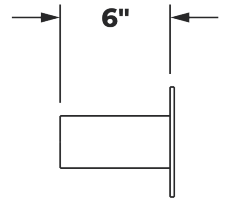

Bull Horn Round are constructed with Rugged Steel. Arms length available at 10", 15" and 24" Long, Mounting over 2" 3/8, 3", 3 1/2, 4", 4 1/2 or 5" O.D, Standard Finish Bronze.

BHR-D180

BHR-T180

BHR-T120

BHR-Q90

Cat#	EPA
BHR-D180-15	.97
BHR-T180-15	1.14
BHR-T120-15	.85
BHR-Q90-15	1.14
BHR-D180-24	1.26
BHR-T180-24	1.44
BHR-T120-24	1.07
BHR-Q90-24	1.44

Example: BHR-D180-15-238-BRZ

Cat #	Dimension Tenon- Tenon (A)	Mounting Over	Finish
BHR-D180 (BHR-D180)	15" (15)	2" 3/8 OD (23)	Black (BLK)
BHR-T180 (BHR-T180)	24" (24)	3" OD (3)	White (WHT)
BHR-T120 (BHR-T120)		3" 1/2 OD (312)	Silver (SLR)
BHR-Q90 (BHR-Q90)		4" OD (4)	Bronze (BRZ)
		5" OD (5)	Graphite (GPH)
			Marine Grade (MG)
			Custom (CST)

90-WMB

BH-WM

BH-PM

BH-SPCM Square Poles
BH-RPCM Square Poles

Wall Mount Plate

Example: BH-WM-10-SGL-BRZ)

Cat #	Dimension Tenon- Tenon (A)	Mounting Over	Pole Dim. (Mount Over)	Finish
90° Wall Mount Bull Horn (90-WMB)	10" (10)	90-WMB Single (SGL)	Wall Mount (WM)	Black (BLK)
Bull Horn Wall Mount (BH-WM)	15" (15)	BH-WM Single (SGL)	—	White (WHT)
Bull Horn Pole Mount (BH-PM)	24" (24)	BH-PM Single (SGL) Double (D180) Triple 90° (T90) Triple 120 (T120)	2 3/8" (238) 3" (3) 4" (4) 5" (5) 6" (6)	Silver (SLR) Bronze (BRZ) Graphite (GPH)
Bull Horn Square Pole Clamp Mount (BH-SPCM)		BH-SPCM Single (SGL) Double (D180)		Marine Grade (MG)
Bull Horn Round Pole Clamp Mount (BH-RPCM)		BH-RPCM Single (SGL) Double (D180)		Custom (CST)