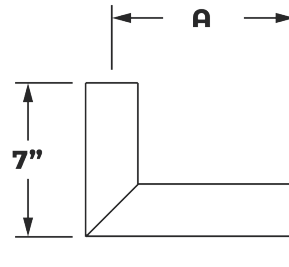

Bull Horn Round are constructed with Rugged Steel. Arms length available at 10", 15" and 24" Long, Mounting over 2" 3/8, 3", 3 1/2, 4", 4 1/2 or 5" O.D, Standard Finish Bronze.

BHR-D180

BHR-T180

BHR-T120

BHR-Q90

Cat#	EPA
BHR-D180-15	.97
BHR-T180-15	1.14
BHR-T120-15	.85
BHR-Q90-15	1.14
BHR-D180-24	1.26
BHR-T180-24	1.44
BHR-T120-24	1.07
BHR-Q90-24	1.44

Example: BHR-D180-15-238-BRZ

Cat #	Dimension Tenon- Tenon (A)	Mounting Over	Finish
BHR-D180 (BHR-D180)	15" (15)	2" 3/8 OD (23)	Black (BLK)
BHR-T180 (BHR-T180)	24" (24)	3" OD (3)	White (WHT)
BHR-T120 (BHR-T120)		3" 1/2 OD (312)	Silver (SLR)
BHR-Q90 (BHR-Q90)		4" OD (4)	Bronze (BRZ)
		5" OD (5)	Graphite (GPH)
			Marine Grade (MG)
			Custom (CST)

90-WMB

BH-WM

BH-PM

BH-SPCM Square Poles
BH-RPCM Square Poles

Wall Mount Plate

Example: BH-WM-10-SGL-BRZ)

Cat #	Dimension Tenon- Tenon (A)	Mounting Over	Pole Dim. (Mount Over)	Finish
90° Wall Mount Bull Horn (90-WMB)	10" (10)	90-WMB Single (SGL)	Wall Mount (WM)	Black (BLK)
Bull Horn Wall Mount (BH-WM)	15" (15)	BH-WM Single (SGL)	—	White (WHT)
Bull Horn Pole Mount (BH-PM)	24" (24)	BH-PM Single (SGL) Double (D180) Triple 90° (T90) Triple 120 (T120)	2 3/8" (238) 3" (3) 4" (4) 5" (5) 6" (6)	Silver (SLR) Bronze (BRZ) Graphite (GPH)
Bull Horn Square Pole Clamp Mount (BH-SPCM)		BH-SPCM Single (SGL) Double (D180)		Marine Grade (MG)
Bull Horn Round Pole Clamp Mount (BH-RPCM)		BH-RPCM Single (SGL) Double (D180)		Custom (CST)