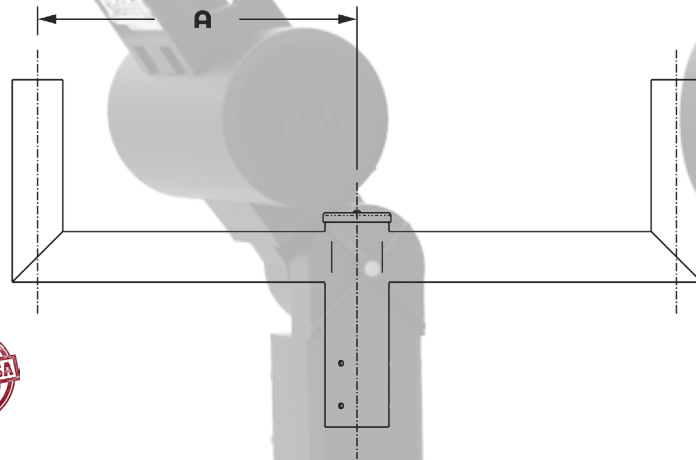

Bull Horn Round are constructed with Rugged Steel. Arms length available at 10", 15" and 24" Long, Mounting over 2" 3/8, 3", 3 1/2, 4", 4 1/2 or 5" O.D, Standard Finish Bronze.

BHR-D180

BHR-T180

BHR-T120

BHR-Q90

Cat#	EPA
BHR-D180-15	.97
BHR-T180-15	1.14
BHR-T120-15	.85
BHR-Q90-15	1.14
BHR-D180-24	1.26
BHR-T180-24	1.44
BHR-T120-24	1.07
BHR-Q90-24	1.44

Example: BHR-D180-15-238-BRZ

Cat #	Dimension Tenon- Tenon (A)	Mounting Over	Finish
BHR-D180 (BHR-D180)	15" (15)	2" 3/8 OD (23)	Black (BLK)
BHR-T180 (BHR-T180)	24" (24)	3" OD (3)	White (WHT)
BHR-T120 (BHR-T120)		3" 1/2 OD (312)	Silver (SLR)
BHR-Q90 (BHR-Q90)		4" OD (4)	Bronze (BRZ)
		5" OD (5)	Graphite (GPH)
			Marine Grade (MG)
			Custom (CST)

90-WMB

BH-WM

BH-PM

BH-SPCM Square Poles
BH-RPCM Square Poles

Wall Mount Plate

Example: BH-WM-10-SGL-BRZ)

Cat #	Dimension Tenon- Tenon (A)	Mounting Over	Pole Dim. (Mount Over)	Finish
90° Wall Mount Bull Horn (90-WMB)	10" (10)	90-WMB Single (SGL)	Wall Mount (WM)	Black (BLK)
Bull Horn Wall Mount (BH-WM)	15" (15)	BH-WM Single (SGL)	—	White (WHT)
Bull Horn Pole Mount (BH-PM)	24" (24)	BH-PM Single (SGL) Double (D180) Triple 90° (T90) Triple 120 (T120)	2 3/8" (238) 3" (3) 4" (4) 5" (5) 6" (6)	Silver (SLR) Bronze (BRZ) Graphite (GPH)
Bull Horn Square Pole Clamp Mount (BH-SPCM)		BH-SPCM Single (SGL) Double (D180)		Marine Grade (MG)
Bull Horn Round Pole Clamp Mount (BH-RPCM)		BH-RPCM Single (SGL) Double (D180)		Custom (CST)