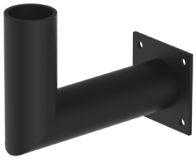

Bull Horn Round are constructed with Rugged Steel. Arms length available at 10", 15" and 24" Long, Mounting over 2" 3/8, 3", 3 1/2, 4", 4 1/2 or 5" O.D, Standard Finish Bronze.

BHR-D180

BHR-T180

BHR-T120

BHR-Q90

Cat#	EPA
BHR-D180-15	.97
BHR-T180-15	1.14
BHR-T120-15	.85
BHR-Q90-15	1.14
BHR-D180-24	1.26
BHR-T180-24	1.44
BHR-T120-24	1.07
BHR-Q90-24	1.44

Example: BHR-D180-15-238-BRZ

Cat #	Dimension Tenon- Tenon (A)	Mounting Over	Finish
BHR-D180 (BHR-D180)	15" (15)	2" 3/8 OD (23)	Black (BLK)
BHR-T180 (BHR-T180)	24" (24)	3" OD (3)	White (WHT)
BHR-T120 (BHR-T120)		3" 1/2 OD (312)	Silver (SLR)
BHR-Q90 (BHR-Q90)		4" OD (4)	Bronze (BRZ)
		5" OD (5)	Graphite (GPH)
			Marine Grade (MG)
			Custom (CST)

90-WMB

BH-WM

BH-PM

BH-SPCM Square Poles
BH-RPCM Square Poles

Wall Mount Plate

Example: BH-WM-10-SGL-BRZ)

Cat #	Dimension Tenon- Tenon (A)	Mounting Over	Pole Dim. (Mount Over)	Finish
90° Wall Mount Bull Horn (90-WMB)	10" (10)	90-WMB Single (SGL)	Wall Mount (WM)	Black (BLK)
Bull Horn Wall Mount (BH-WM)	15" (15)	BH-WM Single (SGL)	—	White (WHT)
Bull Horn Pole Mount (BH-PM)	24" (24)	BH-PM Single (SGL) Double (D180) Triple 90° (T90) Triple 120 (T120)	2 3/8" (238) 3" (3) 4" (4) 5" (5) 6" (6)	Silver (SLR) Bronze (BRZ) Graphite (GPH)
Bull Horn Square Pole Clamp Mount (BH-SPCM)		BH-SPCM Single (SGL) Double (D180)		Marine Grade (MG)
Bull Horn Round Pole Clamp Mount (BH-RPCM)		BH-RPCM Single (SGL) Double (D180)		Custom (CST)