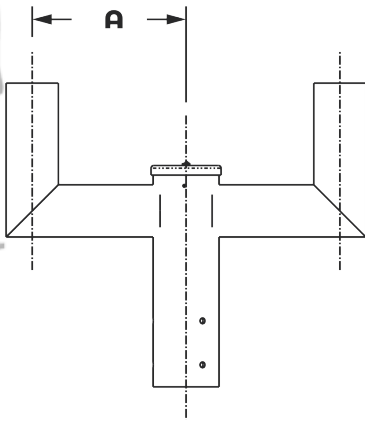

Bull Horn Round are constructed with Rugged Steel. Arms length available at 10", 15" and 24" Long, Mounting over 2" 3/8, 3", 3 1/2, 4", 4 1/2 or 5" O.D, Standard Finish Bronze.

BHR-D180

BHR-T180

BHR-T120

BHR-Q90

Cat#	EPA
BHR-D180-15	.97
BHR-T180-15	1.14
BHR-T120-15	.85
BHR-Q90-15	1.14
BHR-D180-24	1.26
BHR-T180-24	1.44
BHR-T120-24	1.07
BHR-Q90-24	1.44

Example: BHR-D180-15-238-BRZ

Cat #	Dimension Tenon- Tenon (A)	Mounting Over	Finish
BHR-D180 (BHR-D180)	15" (15)	2" 3/8 OD (23)	Black (BLK)
BHR-T180 (BHR-T180)	24" (24)	3" OD (3)	White (WHT)
BHR-T120 (BHR-T120)		3" 1/2 OD (312)	Silver (SLR)
BHR-Q90 (BHR-Q90)		4" OD (4)	Bronze (BRZ)
		5" OD (5)	Graphite (GPH)
			Marine Grade (MG)
			Custom (CST)

90-WMB

BH-WM

BH-PM

BH-SPCM Square Poles
BH-RPCM Square Poles

Wall Mount Plate

Example: BH-WM-10-SGL-BRZ)

Cat #	Dimension Tenon- Tenon (A)	Mounting Over	Pole Dim. (Mount Over)	Finish
90° Wall Mount Bull Horn (90-WMB)	10" (10)	90-WMB Single (SGL)	Wall Mount (WM)	Black (BLK)
Bull Horn Wall Mount (BH-WM)	15" (15)	BH-WM Single (SGL)	—	White (WHT)
Bull Horn Pole Mount (BH-PM)	24" (24)	BH-PM Single (SGL) Double (D180) Triple 90° (T90) Triple 120 (T120)	2 3/8" (238) 3" (3) 4" (4) 5" (5) 6" (6)	Silver (SLR) Bronze (BRZ) Graphite (GPH)
Bull Horn Square Pole Clamp Mount (BH-SPCM)		BH-SPCM Single (SGL) Double (D180)		Marine Grade (MG)
Bull Horn Round Pole Clamp Mount (BH-RPCM)		BH-RPCM Single (SGL) Double (D180)		Custom (CST)