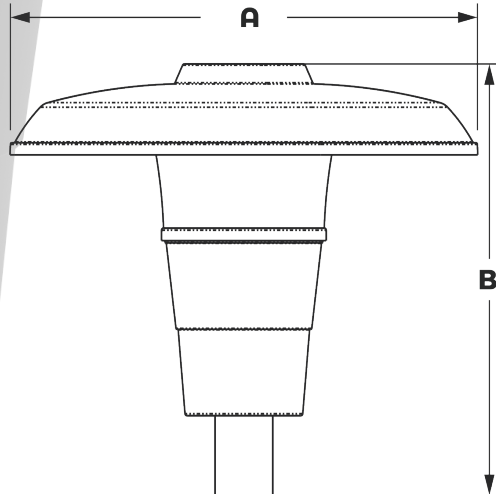

CAT#	A	B	EPA
CLP-SOMBRERO-R	24" 3/8	28"	1.75
CLP-SOMBRERO-S	22" 1/8	28"	1.47

Cat #	Input Power	Lumen Output	LPW	Color Temp. (CCT)	CRI	Rated Life (L70)	Input Voltage	HID Equivalent
CLP-SOMBRERO-20CLED	25W	3,680	184	5000K	70+	>200,000	120-277V	50W MH
CLP-SOMBRERO-40CLED	45W	6,492	162	5000K	70+	>200,000	120-277V	150W MH
CLP-SOMBRERO-50CLED	55W	7,780	155	5000K	70+	>200,000	120-277V	250W MH
CLP-SOMBRERO-60CLED	65W	8,539	142	5000K	70+	>200,000	120-277V	175W PSMH
CLP-SOMBRERO-70CLED	75W	9,870	141	5000K	70+	>200,000	120-277V	250W PSMH

Proudly Manufactured and Assembled in the USA