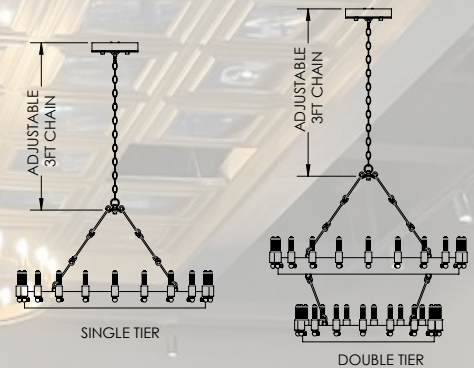

Details:

- Architectural Aluminum
- Precise Rolled tube and band.
- E12/E14 Candelabra Base
- 110-120V Manufactured to US Standards.

CHDL-1000			
Cat#	Tier Options	Finish	Pendant height

**Cat#**

CHDL-1000

**Tier Options**

Single Tier →	24"OD SGL	36"OD SGL	48"OD SGL
Double Tier →	36"/24" DBL	48"/36" DBL	60"/48" DBL

**Finish**

-Contact Factory for other finishes.

**Pendant Height**

24" OD and 36" OD = 2' Stem/ 3' Chain  
(2' STM/3' CHN)  
(Standard)

48" O.D = 3' STEM/ 3' CHAIN  
(3' STM/3' CHN)  
(Standard)

The CHDL-2000 Series chandeliers are formed from an aluminum rolled tube. The unique look, Single or double tier. CHDL-2000 enhances any Architectural interior setting.

**Details**

- Architectural Aluminum
- Precise Rolled tube and band.
- 3" OD Clear Glass TL
- E12/E14 Candelabra Base
- 110-120V Manufactured to US Standards.

CHDL-2000			
Cat#	Diameter	Finish	Pendant height