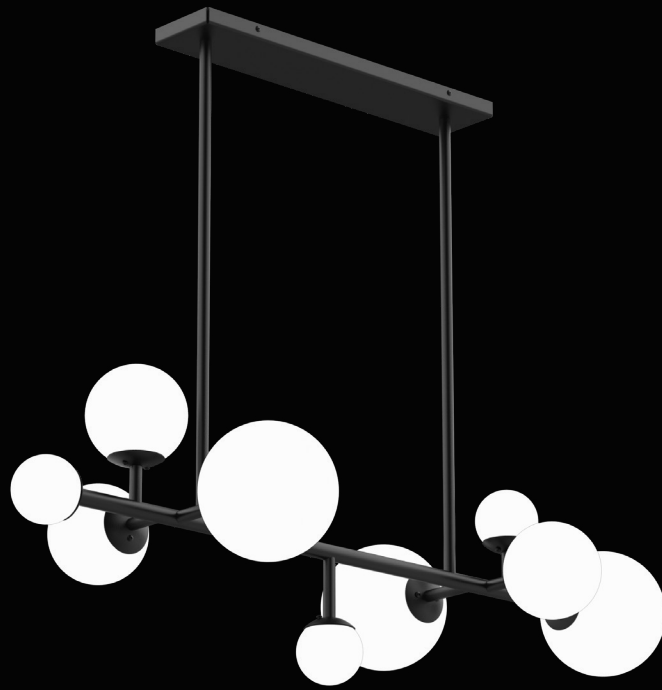

Crystal Lighting
13182 Flores St.
Santa Fe Spings, CA. 90670
PH: 562-944-0223
Email: sales@crystallighting.us
www.crystallighting.us

All products are proudly manufactured and/or assembled in the U.S.A