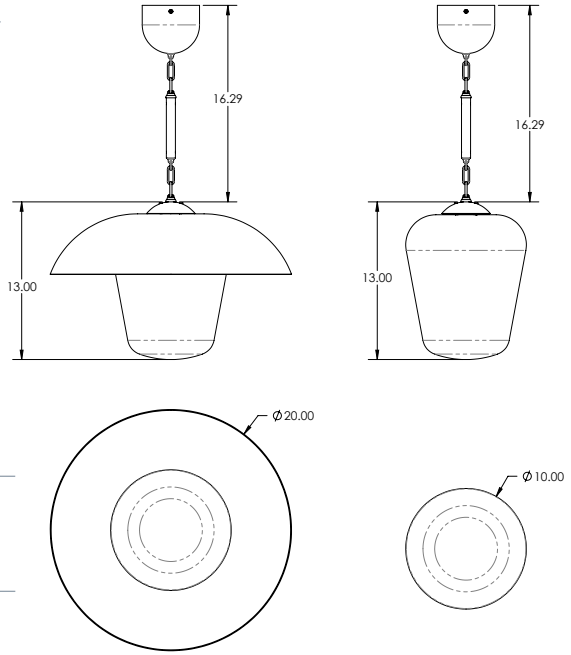

**Socket Options**

E12 Candelabra Base E26 Med. Base

**Pendant Length**

17" PM 24" PM 36" PM 48" PM

The CH-S1 is made from Laser Cut Aluminum Tube, 2" O.D tube ,18" or 22" Long and 4" Deep. CH-S1 enhances any Architectural interior setting.