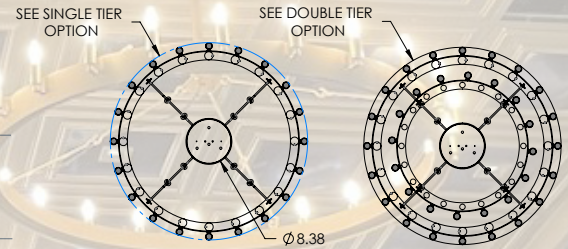

Details:

- Architectural Aluminum
- Precise Rolled tube and band.
- E12/E14 Candelabra Base
- 110-120V Manufactured to US Standards.

CHDL-1000			
Cat#	Tier Options	Finish	Pendant height

**Cat#**

CHDL-1000

**Tier Options**

Single Tier →	24"OD SGL	36"OD SGL	48"OD SGL
Double Tier →	36"/24" DBL	48"/36" DBL	60"/48" DBL

**Finish**

-Contact Factory for other finishes.

**Pendant Height**

24" OD and 36" OD = 2' Stem/ 3' Chain  
(2' STM/3' CHN)  
(Standard)

48" O.D = 3' STEM/ 3' CHAIN  
(3' STM/3' CHN)  
(Standard)

The CHDL-2000 Series chandeliers are formed from an aluminum rolled tube. The unique look, Single or double tier. CHDL-2000 enhances any Architectural interior setting.