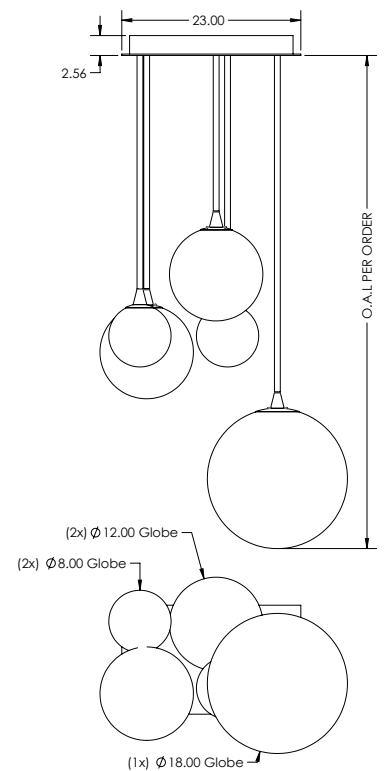

Socket Base

E12 Cand. Base