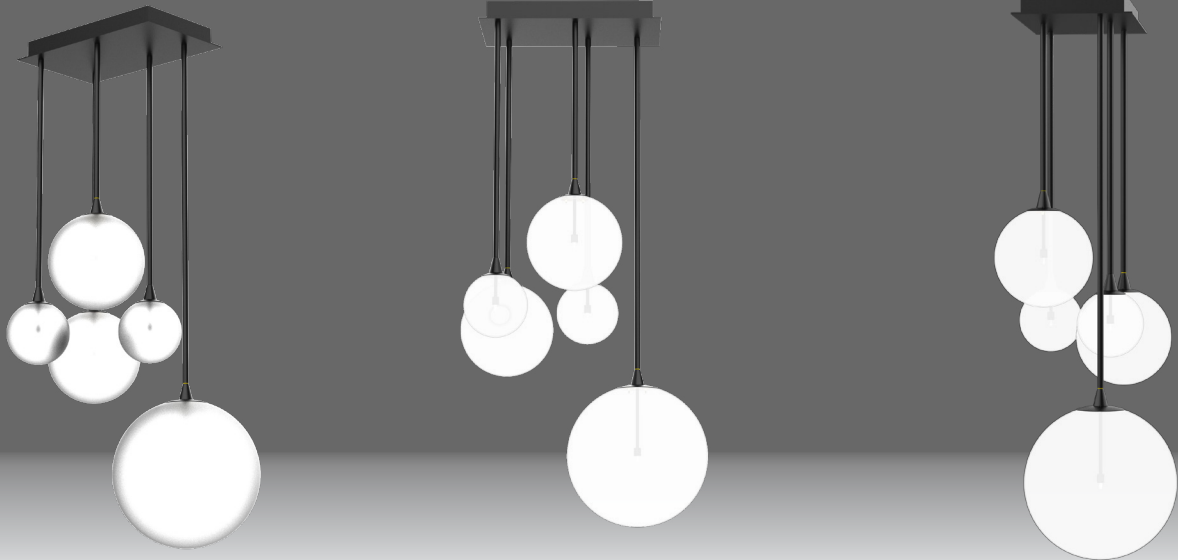

The CHDL-500 is made Architectural Aluminum Tube with Glass Globesm Sizes: 8", 12" and 18" O.D. Finishes: Clear, Frosted or Opal. CHDL-500 enhances any Architectural Interior setting.

Details

- Architectural Aluminum
- Glass Globes: 8", 12" and 18" O.D.
- (2x) E12/E14 Candelabra Base.
- 110-120V Manufactured to US Standards.

CHDL-500			E12 Cand. Base
Cat#	Glass Finish	Fix.. Finish	Socket Base

Cat#	CHDL-500		
Glass Finish			
Glass →	Clear	Frosted	
OAL Length			
Length →	36"	40"	50"
Fixture Finish			
Black	Bronze	Sun Gold	
-Contact Factory for other finishes.			
Socket Base	E12 Cand. Base