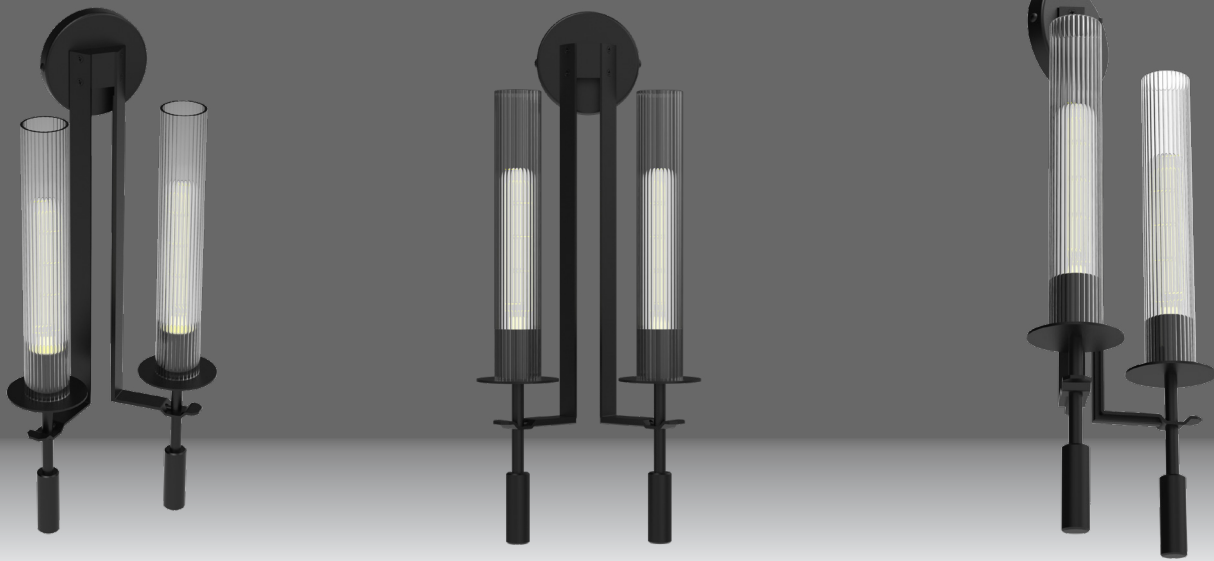

Details:

- Architectural Aluminum
- Precise Rolled tube and band.
- E12/E14 Candelabra Base
- 110-120V Manufactured to US Standards.

CHDL-1000			
Cat#	Tier Options	Finish	Pendant height

**Cat#**

CHDL-1000

48" O.D = 3' STEM/ 3' CHAIN  
(3' STM/3' CHN)  
(Standard)

The CHDL-2000 Series chandeliers are formed from an aluminum rolled tube. The unique look, Single or double tier. CHDL-2000 enhances any Architectural interior setting.

**Details**

- Architectural Aluminum
- Precise Rolled tube and band.
- 3" OD Clear Glass TL
- E12/E14 Candelabra Base
- 110-120V Manufactured to US Standards.

CHDL-2000			
Cat#	Diameter	Finish	Pendant height

---

**Finish**

Black      Bronze      Sun Gold

-Contact Factory for other finishes.

The CH-P300 is formed from Aluminum Alloy and Clear Ribbed Glass., Glass is Available in two finishes: Clear and Frosted . CH-P300 enhances any Architectural interior setting.