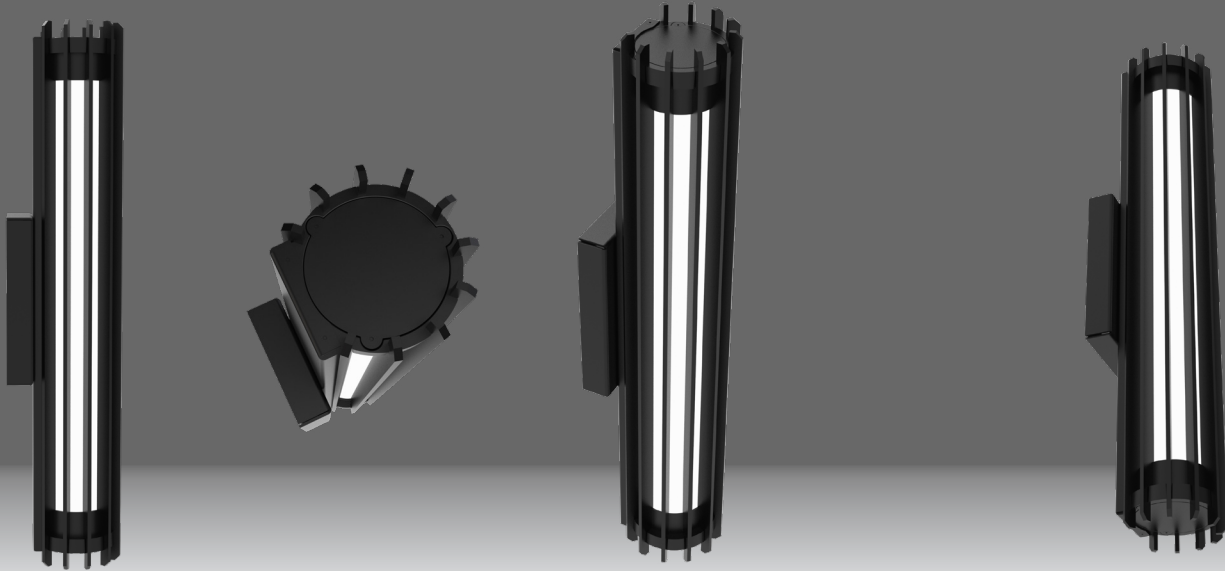

The **SCN** is made Architectural Aluminum with 3" O.D Acrylic Tube. Finishes: Black, Bronze, Silver. **SCN** enhances any Architectural Interior setting.

Details

- Architectural Aluminum
- 3" O.D Acrylic Tube.
- LED Light strip.
- 110-120V Manufactured to US Standards.

SCN				
Cat#	Fixture Length	Wattage	Color Temp	Finish

Cat#	SCN			
Fixture Length				
Length →	12"	18"	26"	
Wattage				
Watts →	10W (12")	15W (18")	20W (26")	
Color Temp.				
Kelvin →	2700K	3000K		
Finish				
Black	Bronze	Sun Gold