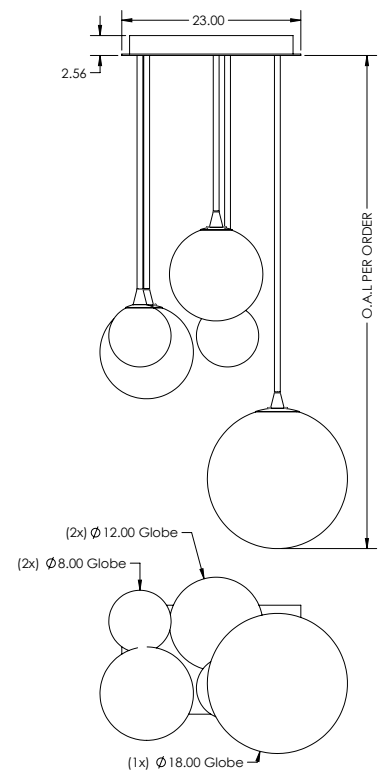

The CHDL-500 is made Architectural Aluminum Tube with Glass Globesm Sizes: 8", 12" and 18" O.D. Finishes: Clear, Frosted or Opal. CHDL-500 enhances any Architectural Interior setting.

Details

- Architectural Aluminum
- Glass Globes: 8", 12" and 18" O.D.
- (2x) E12/E14 Candelabra Base.
- 110-120V Manufactured to US Standards.

CHDL-500			E12 Cand. Base
Cat#	Glass Finish	Fix.. Finish	Socket Base

Cat#	CHDL-500		
Glass Finish			
Glass →	Clear	Frosted	
OAL Length			
Length →	36"	40"	50"
Fixture Finish			
Black	Bronze	Sun Gold	
-Contact Factory for other finishes.			
Socket Base	E12 Cand. Base