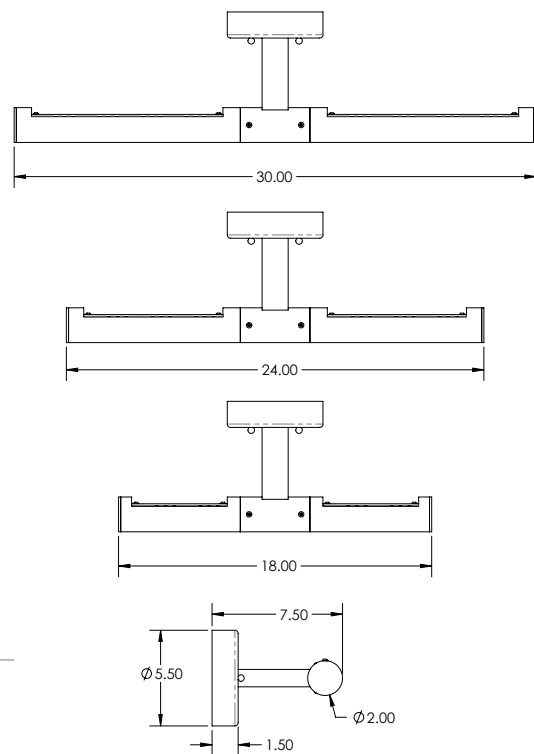

**Finish**

-Contact Factory for other finishes.

**Pendant Height**

\* 10Ft OAH Standard  
(Black Fabric Cord)

\* Cord field adjustables

The Picture Light 1.0 (PLGTH-1.0) Series are Machined and Formed from Aluminum Tube. Available in 3 sizes 18", 24" and 30", Fixed Arm. PLGHT-1.0 enhances any Architectural interior setting.

Details:

- Architectural Aluminum
- Precise Machined and Rolled Tube.
- Fixture Shade Swivel 60°
- E12/E14 Candelabra Base.
- 110-120V Manufactured to US Standards.

PLGHT-1.0		
Cat#	Shade Length	Finish

Cat#

PLGHT-1.0

Shade Length

Shade Length →	18"	24"	30"
----------------	-----	-----	-----

Finish

Black

Bronze

Sun Gold

-Contact Factory for other finishes.

The Picture Light 2.0 (PLGHT-2.0) Series are Machined and Formed from Aluminum Tube. Available in 3 sizes 18", 24" and 30", adjustable Arm Length Single (9" to 12") PLGHT-2.0 enhances any Architectural interior setting.