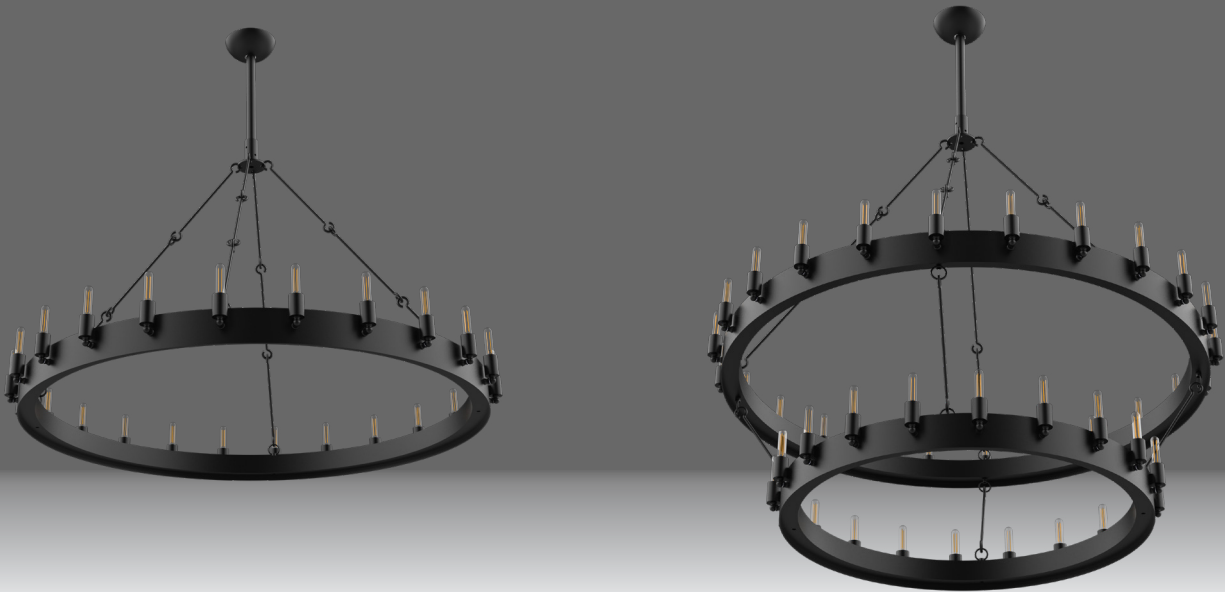

Architectural Decorative Lighting  
By Crystal Lighting

Crystal Lighting Corp.

The CHDL-1000 Series chandeliers are formed from an aluminum rolled tube. The unique look, Single or double tier. CHDL-1000 enhances any Architectural interior setting.

Details:

- Architectural Aluminum
- Precise Rolled tube and band.
- E12/E14 Candelabra Base
- 110-120V Manufactured to US Standards.

CHDL-1000			
Cat#	Tier Options	Finish	Pendant height

**Cat#**

CHDL-1000

**Tier Options**

Single Tier →	24"OD SGL	36"OD SGL	48"OD SGL
Double Tier →	36"/24" DBL	48"/36" DBL	60"/48" DBL

**Finish**

-Contact Factory for other finishes.

**Pendant Height**

24" OD and 36" OD = 2' Stem/ 3' Chain  
(2' STM/3' CHN)  
(Standard)

48" O.D = 3' STEM/ 3' CHAIN  
(3' STM/3' CHN)  
(Standard)

The CHDL-2000 Series chandeliers are formed from an aluminum rolled tube. The unique look, Single or double tier. CHDL-2000 enhances any Architectural interior setting.