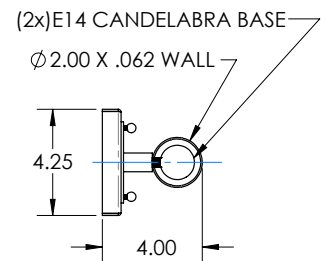

The CH-S1 is made from Laser Cut Aluminum Tube, 2" O.D tube ,18" or 22" Long and 4" Deep. CH-S1 enhances any Architectural interior setting.

Details

- Architectural Aluminum
- Precise Laser Cut Tube.
- (2x) E12/E14 Candelabra Base.
- 110-120V Manufactured to US Standards.

CH-S1		
Cat#	Lenght	Finish

Cat#

CH-S1

Lenght

Lenght → 18" 20"

Finish

Black   Bronze   Sun Gold

-Contact Factory for other finishes.