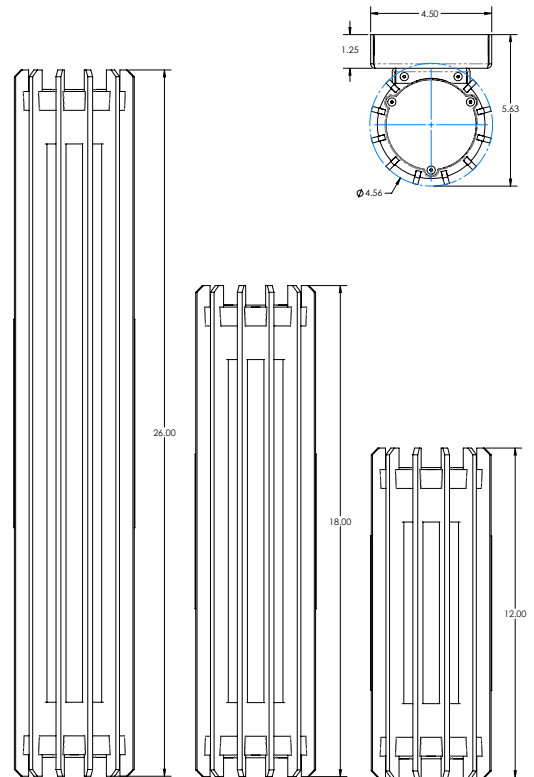

**Tier Options**

Single Tier →	24"OD SGL	36"OD SGL	48"OD SGL
Double Tier →	36"/24" DBL	48"/36" DBL	60"/48" DBL

**Finish**

-Contact Factory for other finishes.

**Pendant Height**

24" OD and 36" OD = 2' Stem/ 3' Chain  
(2' STM/3' CHN)  
(Standard)

**Details**

- Architectural Aluminum
- Precise Rolled tube and band.
- 3" OD Clear Glass TL
- E12/E14 Candelabra Base
- 110-120V Manufactured to US Standards.

CHDL-2000			
Cat#	Diameter	Finish	Pendant height

**Cat#**

CHDL-500

**Glass Finish**

Glass → Clear Frosted

**OAL Length**

Length → 36" 40" 50"

**Fixture Finish**

Black

Details

- Architectural Aluminum
- 3" O.D Acrylic Tube.
- LED Light strip.
- 110-120V Manufactured to US Standards.

SCN				
Cat#	Fixture Length	Wattage	Color Temp	Finish

<b>Cat#</b>	SCN			
<b>Fixture Length</b>				
Length →	12"	18"	26"	
<b>Wattage</b>				
Watts →	10W (12")	15W (18")	20W (26")	
<b>Color Temp.</b>				
Kelvin →	2700K	3000K		
<b>Finish</b>				
Black	Bronze	Sun Gold		
				