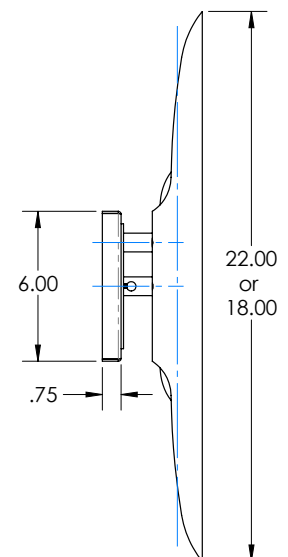

The CH-S1 is made from Laser Cut Aluminum Tube, 2" O.D tube ,18" or 22" Long and 4" Deep. CH-S1 enhances any Architectural interior setting.

Details

- Architectural Aluminum
- Precise Laser Cut Tube.
- (2x) E12/E14 Candelabra Base.
- 110-120V Manufactured to US Standards.

CH-S1		
Cat#	Lenght	Finish

Cat#

CH-S1

Lenght

Lenght → 18" 20"

Finish

Black   Bronze   Sun Gold

-Contact Factory for other finishes.