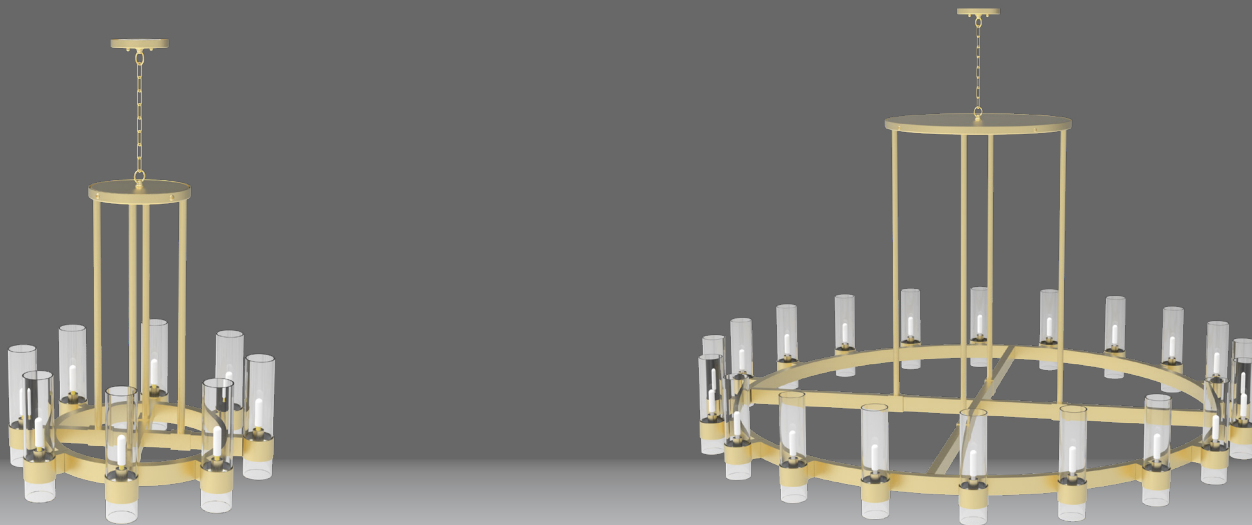

Details:

- Architectural Aluminum
- Precise Rolled tube and band.
- E12/E14 Candelabra Base
- 110-120V Manufactured to US Standards.

CHDL-1000			
Cat#	Tier Options	Finish	Pendant height

**Cat#**

CHDL-1000

**Tier Options**

Single Tier →	24"OD SGL	36"OD SGL	48"OD SGL
Double Tier →	36"/24" DBL	48"/36" DBL	60"/48" DBL

**Finish**

-Contact Factory for other finishes.

**Pendant Height**

24" OD and 36" OD = 2' Stem/ 3' Chain  
(2' STM/3' CHN)  
(Standard)

48" O.D = 3' STEM/ 3' CHAIN  
(3' STM/3' CHN)  
(Standard)

The CHDL-2000 Series chandeliers are formed from an aluminum rolled tube. The unique look, Single or double tier. CHDL-2000 enhances any Architectural interior setting.

**Details**

- Architectural Aluminum
- Precise Rolled tube and band.
- 3" OD Clear Glass TL
- E12/E14 Candelabra Base
- 110-120V Manufactured to US Standards.

CHDL-2000			
Cat#	Diameter	Finish	Pendant height