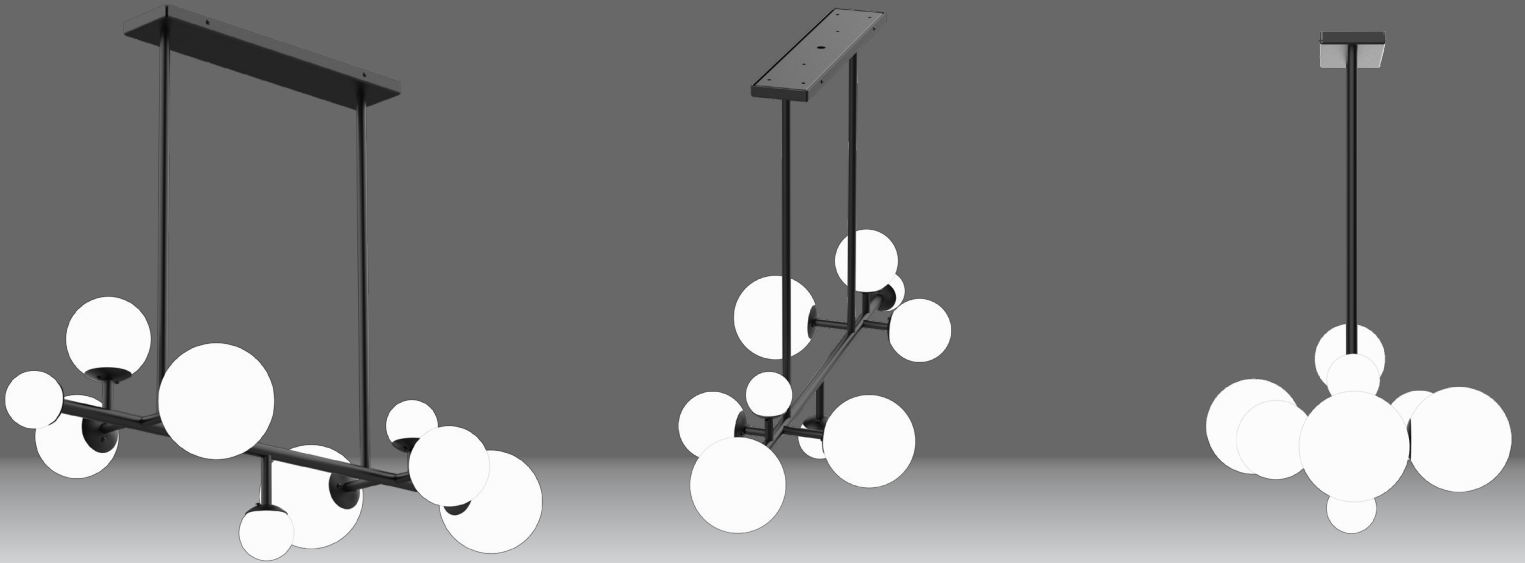

Details:

- Architectural Aluminum
- Precise Rolled tube and band.
- E12/E14 Candelabra Base
- 110-120V Manufactured to US Standards.

CHDL-1000			
Cat#	Tier Options	Finish	Pendant height

**Cat#**

CHDL-1000

48" O.D = 3' STEM/ 3' CHAIN  
(3' STM/3' CHN)  
(Standard)

The CHDL-2000 Series chandeliers are formed from an aluminum rolled tube. The unique look, Single or double tier. CHDL-2000 enhances any Architectural interior setting.

Bronze

Sun Gold

-Contact Factory for other finishes.

**Socket Base**

E26 Med. Base

The CHDL-400 is made Architectural Aluminum Tube with Glass Globesm Sizes: 6" O.D and 8" O.D. Finishes: Clear, Frosted or Opal. CHDL-400 enhances any Architectural Interior setting.

Details

- Architectural Aluminum
- Glass Globes: 6" and 8" O.D.
- (2x) E12/E14 Candelabra Base.
- 110-120V Manufactured to US Standards.

CH-400			
Cat#	Fixture Lenght	Stem Lenght	Finish

**Cat#**

CHDL-400

**Fixture Lenght**