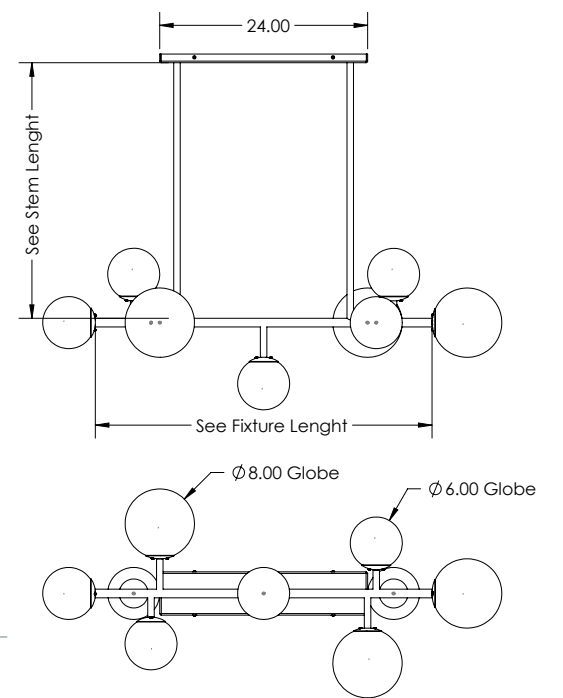

48" O.D = 3' STEM/ 3' CHAIN  
(3' STM/3' CHN)  
(Standard)

The CHDL-2000 Series chandeliers are formed from an aluminum rolled tube. The unique look, Single or double tier. CHDL-2000 enhances any Architectural interior setting.

Details

- Architectural Aluminum
- Glass Globes: 6" and 8" O.D.
- (2x) E12/E14 Candelabra Base.
- 110-120V Manufactured to US Standards.

CH-400			
Cat#	Fixture Lenght	Stem Lenght	Finish

**Cat#**

CHDL-400

**Fixture Lenght**

Lenght →	36"	50"	60"
----------	-----	-----	-----

**Stem Lenght**

Lenght →	24"	36"	48"
----------	-----	-----	-----

**Finish**

-Contact Factory for other finishes.

The CHDL-500 is made Architectural Aluminum Tube with Glass Globesm Sizes: 8", 12" and 18" O.D. Finishes: Clear, Frosted or Opal. CHDL-500 enhances any Architectural Interior setting.

**Cat#**

CHDL-500

**Glass Finish**

Glass → Clear Frosted

**OAL Length**

Length → 36" 40" 50"

**Fixture Finish**

Black