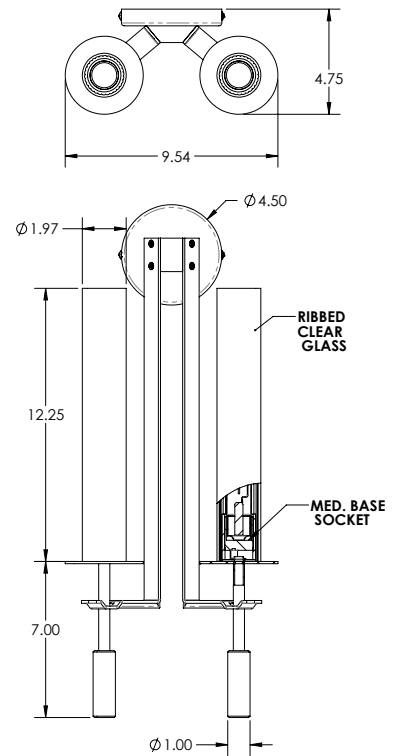

Socket Base

E26 Med. Base