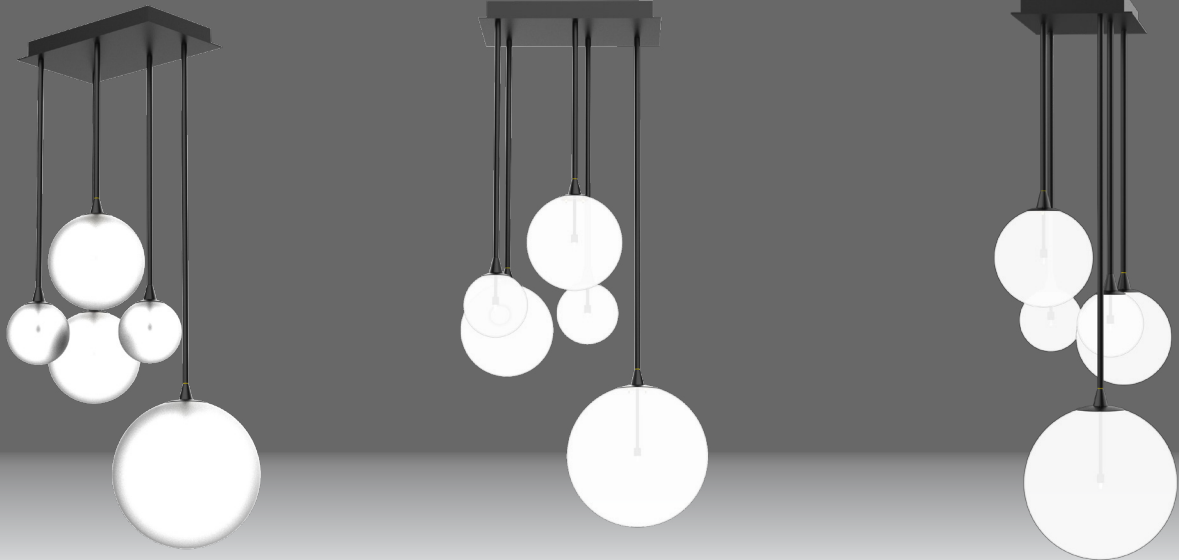

48" O.D = 3' STEM/ 3' CHAIN  
(3' STM/3' CHN)  
(Standard)

The CHDL-2000 Series chandeliers are formed from an aluminum rolled tube. The unique look, Single or double tier. CHDL-2000 enhances any Architectural interior setting.

Details

- Architectural Aluminum
- Glass Globes: 6" and 8" O.D.
- (2x) E12/E14 Candelabra Base.
- 110-120V Manufactured to US Standards.

CH-400			
Cat#	Fixture Lenght	Stem Lenght	Finish

**Cat#**

CHDL-400

**Fixture Lenght**

Lenght →	36"	50"	60"
----------	-----	-----	-----

**Stem Lenght**

Lenght →	24"	36"	48"
----------	-----	-----	-----

**Finish**

-Contact Factory for other finishes.

The CHDL-500 is made Architectural Aluminum Tube with Glass Globesm Sizes: 8", 12" and 18" O.D. Finishes: Clear, Frosted or Opal. CHDL-500 enhances any Architectural Interior setting.

Details

- Architectural Aluminum
- Glass Globes: 8", 12" and 18" O.D.
- (2x) E12/E14 Candelabra Base.
- 110-120V Manufactured to US Standards.

CHDL-500			E12 Cand. Base
Cat#	Glass Finish	Fix.. Finish	Socket Base