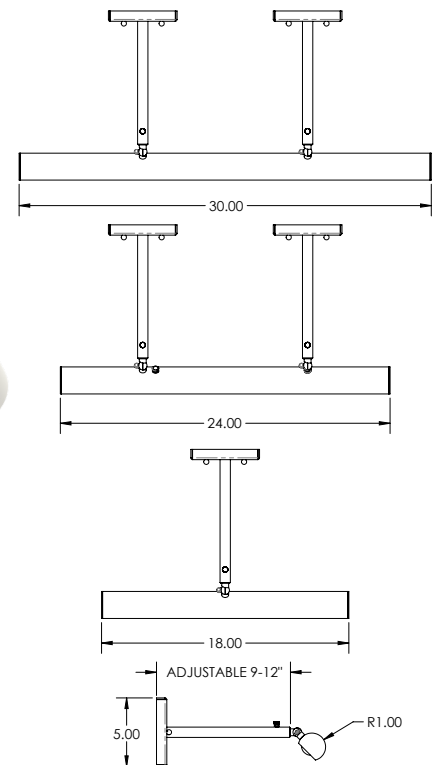

The Picture Light 2.0 (PLGHT-2.0) Series are Machined and Formed from Aluminum Tube. Available in 3 sizes 18", 24" and 30", adjustable Arm Length Single (9" to 12") PLGHT-2.0 enhances any Architectural interior setting.

Details

- Architectural Aluminum
- Precise Machined and Rolled Tube.
- Fixture Shade Swivel 60°
- E12/E14 Candelabra Base.
- 110-120V Manufactured to US Standards.

PLGHT-2.0		
Cat#	Shade Length	Finish

Cat#

PLGHT-2.0

Shade Length

Shade Length →

18"

24"

30"

Finish

Black

Bronze

Sun Gold

-Contact Factory for other finishes.