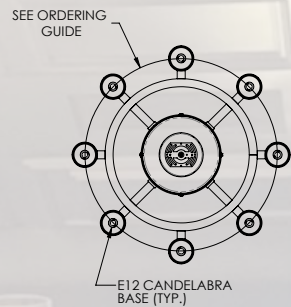

Sun Gold

-Contact Factory for other finishes.

**Pendant Height**

24" OD and 36" OD = 2' Stem/ 3' Chain  
(2' STM/3' CHN)  
(Standard)

48" O.D, 60" O.D and 70" OD = 3' STEM/ 3' CHAIN  
(3' STM/3' CHN)  
(Standard)

CHDL-3000			10ft
Cat#	Shape Options	Finish	Pendant height

**Cat#**

CHDL-3000

**Shape Options**

Round →	24" O,D (6 Glass Drop)	36" O,D (12 Glass Drop)	48" O,D (20 Glass Drop)	65" O,D (30 Glass Drop)
Rectangular →	24" x 24" Sq. (6 Glass Drop)	24" x 36" Sq. (12 Glass Drop)	24" x 48" Sq. (20 Glass Drop)	24" x 65" Sq. (30 Glass Drop)