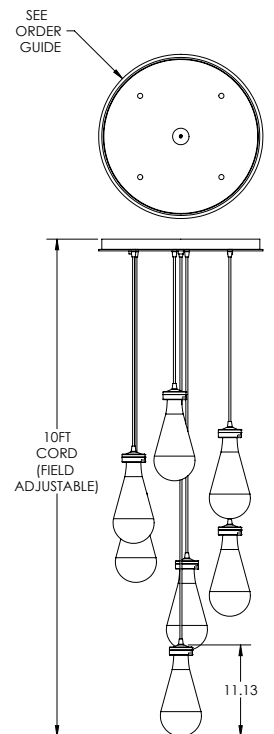

**Tier Options**

Single Tier →	24"OD SGL	36"OD SGL	48"OD SGL
Double Tier →	36"/24" DBL	48"/36" DBL	60"/48" DBL

**Finish**

-Contact Factory for other finishes.

**Pendant Height**

24" OD and 36" OD = 2' Stem/ 3' Chain  
(2' STM/3' CHN)  
(Standard)

CHDL-3000			10ft
Cat#	Shape Options	Finish	Pendant height

**Cat#**

CHDL-3000

**Shape Options**

Round →	24" O,D (6 Glass Drop)	36" O,D (12 Glass Drop)	48" O,D (20 Glass Drop)	65" O,D (30 Glass Drop)
Rectangular →	24" x 24" Sq. (6 Glass Drop)	24" x 36" Sq. (12 Glass Drop)	24" x 48" Sq. (20 Glass Drop)	24" x 65" Sq. (30 Glass Drop)

**Finish**

-Contact Factory for other finishes.

**Pendant Height**

\* 10Ft OAH Standard  
(Black Fabric Cord)

\* Cord field adjustables

The Picture Light 1.0 (PLGTH-1.0) Series are Machined and Formed from Aluminum Tube. Available in 3 sizes 18", 24" and 30", Fixed Arm. PLGHT-1.0 enhances any Architectural interior setting.