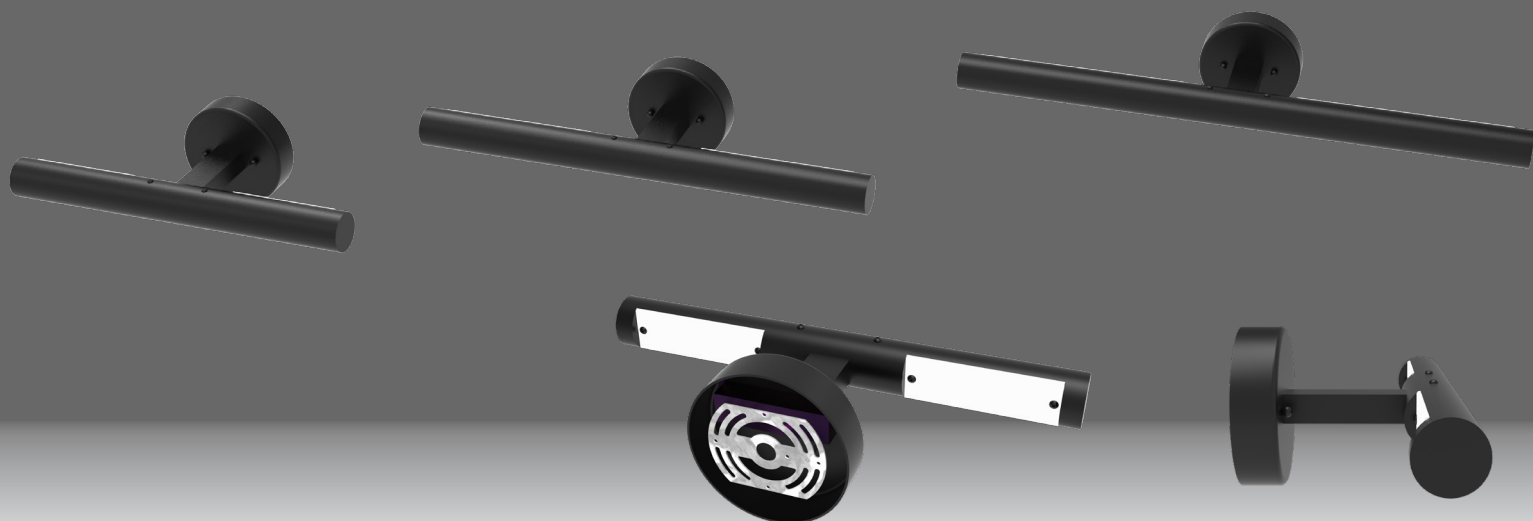

48" O.D = 3' STEM/ 3' CHAIN  
(3' STM/3' CHN)  
(Standard)

The CHDL-2000 Series chandeliers are formed from an aluminum rolled tube. The unique look, Single or double tier. CHDL-2000 enhances any Architectural interior setting.

CHDL-3000			10ft
Cat#	Shape Options	Finish	Pendant height

**Cat#**

CHDL-3000

**Shape Options**

Round →	24" O,D (6 Glass Drop)	36" O,D (12 Glass Drop)	48" O,D (20 Glass Drop)	65" O,D (30 Glass Drop)
Rectangular →	24" x 24" Sq. (6 Glass Drop)	24" x 36" Sq. (12 Glass Drop)	24" x 48" Sq. (20 Glass Drop)	24" x 65" Sq. (30 Glass Drop)

**Finish**

-Contact Factory for other finishes.

**Pendant Height**

\* 10Ft OAH Standard  
(Black Fabric Cord)

\* Cord field adjustables

The Picture Light 1.0 (PLGTH-1.0) Series are Machined and Formed from Aluminum Tube. Available in 3 sizes 18", 24" and 30", Fixed Arm. PLGHT-1.0 enhances any Architectural interior setting.

Details:

- Architectural Aluminum
- Precise Machined and Rolled Tube.
- Fixture Shade Swivel 60°
- E12/E14 Candelabra Base.
- 110-120V Manufactured to US Standards.

PLGHT-1.0		
Cat#	Shade Length	Finish

Cat#