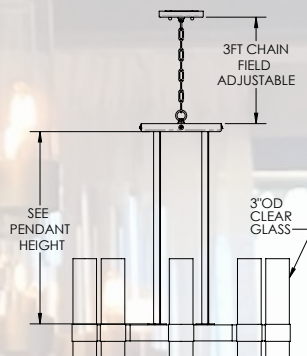

**Tier Options**

Single Tier →	24"OD SGL	36"OD SGL	48"OD SGL
Double Tier →	36"/24" DBL	48"/36" DBL	60"/48" DBL

**Finish**

-Contact Factory for other finishes.

**Pendant Height**

24" OD and 36" OD = 2' Stem/ 3' Chain  
(2' STM/3' CHN)  
(Standard)

**Details**

- Architectural Aluminum
- Precise Rolled tube and band.
- 3" OD Clear Glass TL
- E12/E14 Candelabra Base
- 110-120V Manufactured to US Standards.

CHDL-2000			
Cat#	Diameter	Finish	Pendant height

Sun Gold

-Contact Factory for other finishes.

**Pendant Height**

24" OD and 36" OD = 2' Stem/ 3' Chain  
(2' STM/3' CHN)  
(Standard)

48" O.D, 60" O.D and 70" OD = 3' STEM/ 3' CHAIN  
(3' STM/3' CHN)  
(Standard)

CHDL-3000			10ft
Cat#	Shape Options	Finish	Pendant height

**Cat#**

CHDL-3000

**Shape Options**

Round →	24" O,D (6 Glass Drop)	36" O,D (12 Glass Drop)	48" O,D (20 Glass Drop)	65" O,D (30 Glass Drop)
Rectangular →	24" x 24" Sq. (6 Glass Drop)	24" x 36" Sq. (12 Glass Drop)	24" x 48" Sq. (20 Glass Drop)	24" x 65" Sq. (30 Glass Drop)