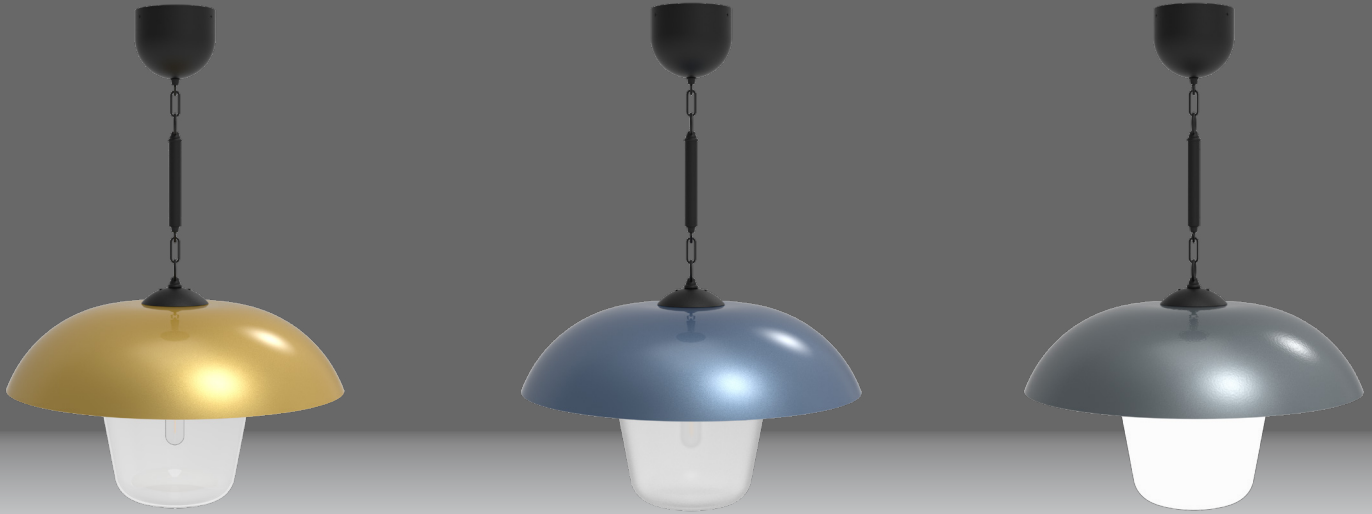

Architectural Decorative Lighting  
By Crystal Lighting

Crystal Lighting Corp.

The CHDL-1000 Series chandeliers are formed from an aluminum rolled tube. The unique look, Single or double tier. CHDL-1000 enhances any Architectural interior setting.

48" O.D = 3' STEM/ 3' CHAIN  
(3' STM/3' CHN)  
(Standard)

The CHDL-2000 Series chandeliers are formed from an aluminum rolled tube. The unique look, Single or double tier. CHDL-2000 enhances any Architectural interior setting.

PLGHT-2.0

Shade Length

Shade Length →

18"

24"

30"

Finish

Black

Bronze

Sun Gold

-Contact Factory for other finishes.

The CH-A100 are Spun formed Shade Aluminum . Globe Glass Available in Clear Frosted and Opal finish, adjustable Pendant Length. CH-A100 enhances any Architectural interior setting.