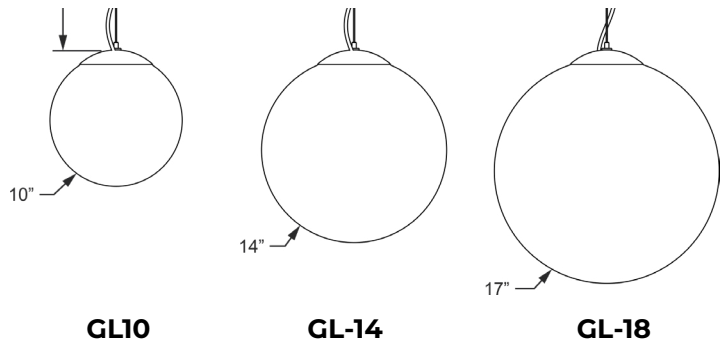

CL-3050 Cable Mount Luminaires. Available in three different sizes and in multiple finishes. CL-3050 fixture is commonly installed in Interior / Exterior facilities such as: Public Buildings, Shopping Plazas, Restaurants and others Business Facilities or Residential Areas.
-5 Year Limited Warranty.

FEATURES

- 120/277 Multi-volt
- UL listed for Damp and Wet Locations
- Line Dimming (Standard)

CONSTRUCTION

- Opal Acrylic Globe / Aluminum Cap and Canopy
- 3mils Powder Coat Finish (Multiple finishes available)
- Aircraft Cable (Stainless Steel).

Globe Sizes

Example: CL-3050-GL10-10CLEd-30K-MV-CPV-CB4

Cat #	Globe Sizes	Wattage	Color Temp.	Voltage	Finish	Mounting	Options
CL-3050	10" Globe (GL10)	10W (10CLEd)	3000K (30K)	120-277V (mv)	Matte Black (MBLK) Glossy Black (GBLK) Texture Black (TBLK) Texture White (TWHT) Silver (SLR) Bronze (BRZ) Graphite (GPH) Copper Vein (CPV) Silver Vein (SLV) Oil Rubbed Bronze (ORB)	Aircraft Cable	Clear Acrylic Lens (CAL) 0-10V Dimming (0-10V)
	14" Globe (GL14)	20W (20CLEd)	4000K (40K) 5000K (50K)			CBM 4' (CBM2)	
	18" Globe (GL18)	30W (30CLEd)				CBM 6' (CBM3) Custom (CST)	

Mounting Options

Cat#	A
CL-3050-GL10	10"
CL-3050-GL14	14"
CL-3050-GL18	18"

Cat #	Input Power	Lumen Output	LPW	Color Temp. (CCT)	CRI	Rated Life (L70)	Input Voltage
CL-3050-GL10/14/18-10CLED	15W	1,914	191	5000K	70+	>200,000	120-277V
CL-3050-GL10/14/18-20CLED	25W	2,935	146	5000K	70+	>200,000	120-277V
CL-3050-GL10/14/18-30CLED	35W	4842	161	5000K	70+	>200,000	120-277V