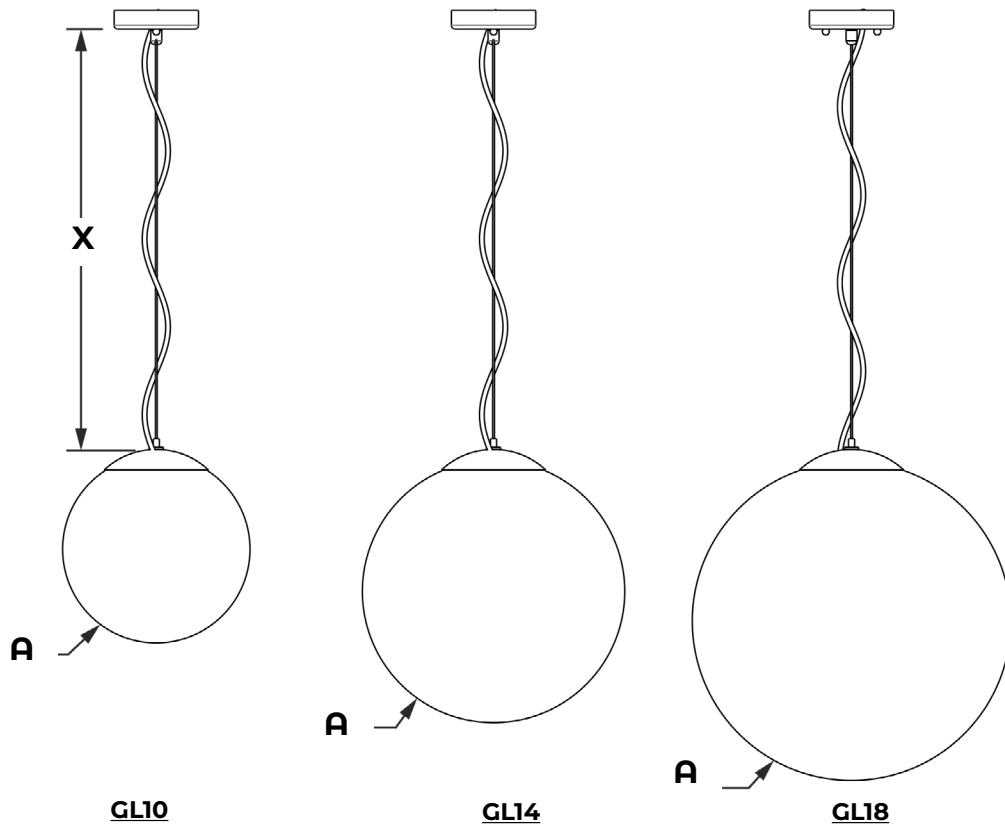

CL-3050 Cable Mount Luminaires. Available in three different sizes and in multiple finishes. CL-3050 fixture is commonly installed in Interior / Exterior facilities such as: Public Buildings, Shopping Plazas, Restaurants and others Business Facilities or Residential Areas.
-5 Year Limited Warranty.

FEATURES

- 120/277 Multi-volt
- UL listed for Damp and Wet Locations
- Line Dimming (Standard)

CONSTRUCTION

- Opal Acrylic Globe / Aluminum Cap and Canopy
- 3mils Powder Coat Finish (Multiple finishes available)
- Aircraft Cable (Stainless Steel).

Globe Sizes

Example: CL-3050-GL10-10CLEd-30K-MV-CPV-CB4

Cat #	Globe Sizes	Wattage	Color Temp.	Voltage	Finish	Mounting	Options
CL-3050	10" Globe (GL10)	10W (10CLEd)	3000K (30K)	120-277V (mv)	Matte Black (MBLK) Glossy Black (GBLK) Texture Black (TBLK) Texture White (TWHT) Silver (SLR) Bronze (BRZ) Graphite (GPH) Copper Vein (CPV) Silver Vein (SLV) Oil Rubbed Bronze (ORB)	Aircraft Cable	Clear Acrylic Lens (CAL) 0-10V Dimming (0-10V)
	14" Globe (GL14)	20W (20CLEd)	4000K (40K) 5000K (50K)			CBM 4' (CBM2)	
	18" Globe (GL18)	30W (30CLEd)				CBM 6' (CBM3) Custom (CST)	

Mounting Options

Cat#	A
CL-3050-GL10	10"
CL-3050-GL14	14"
CL-3050-GL18	18"

Cat #	Input Power	Lumen Output	LPW	Color Temp. (CCT)	CRI	Rated Life (L70)	Input Voltage
CL-3050-GL10/14/18-10CLED	15W	1,914	191	5000K	70+	>200,000	120-277V
CL-3050-GL10/14/18-20CLED	25W	2,935	146	5000K	70+	>200,000	120-277V
CL-3050-GL10/14/18-30CLED	35W	4842	161	5000K	70+	>200,000	120-277V